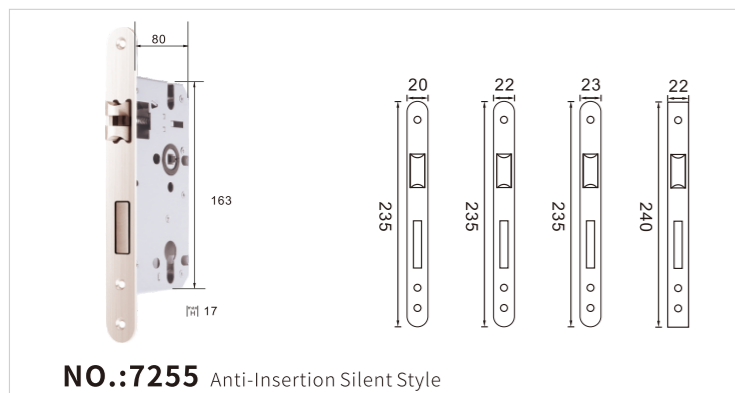

NO.:7255 Magnetic TWO Tongues

NO.:7255 Europe Silent Style

NO.:8550 Anti-Insertion Silent Brass Style

NO.:8550

NO.:7255 Anti-Insertion Silent Style

NO.:7255 Fireproof Style

NO.:4225 PVC steel Passage Style

NO.:4230 PVC steel Passage Style