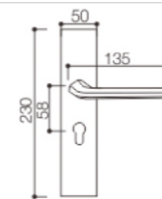

Door Thickness: 38-55mm

NO.:L5802-012

Material: Aluminium alloy

Door Thickness: 38-55mm

NO.:L5801A-089

Material: Aluminum alloy

Door Thickness: 38-55mm

NO.:L5801A-088

Material: Aluminum alloy

Door Thickness: 38-55mm

NO.:L5801A-013

Material: Aluminum alloy

Door Thickness: 38-55mm

NO.:L5801A-032

Material: Aluminum alloy

Door Thickness: 38-55mm

NO.:L5801A-016

Material: Aluminum alloy

Door Thickness: 38-55mm

DOOR LOCK HANDLE-(Aluminium Alloy Series)

NO.:L5801A-035

Material: Aluminum alloy

Door Thickness: 38-55mm

NO.:L5801A-049

Material: Aluminum alloy

Door Thickness: 38-55mm

NO.:L5801A-031

Material: Aluminum alloy

Door Thickness: 38-55mm

NO.:L5801A-055

Material: Aluminum alloy

Door Thickness: 38-55mm