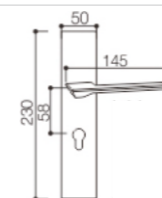

Door Thickness: 38-55mm

NO.:L5802-012

Material: Aluminium alloy

Door Thickness: 38-55mm

NO.:L5801A-089

Material: Aluminum alloy

Door Thickness: 38-55mm

NO.:L5801A-088

Material: Aluminum alloy

Door Thickness: 38-55mm

NO.:L5801A-013

Material: Aluminum alloy

Door Thickness: 38-55mm

NO.:L5801A-032

Material: Aluminum alloy

Door Thickness: 38-55mm

NO.:L5801A-016

Material: Aluminum alloy

Door Thickness: 38-55mm

DOOR LOCK HANDLE-(Aluminium Alloy Series)

NO.:L5801A-035

Material: Aluminum alloy

Door Thickness: 38-55mm

NO.:L5801A-049

Material: Aluminum alloy

Door Thickness: 38-55mm

NO.:L5801A-031

Material: Aluminum alloy

Door Thickness: 38-55mm

NO.:L5801A-055

Material: Aluminum alloy

Door Thickness: 38-55mm