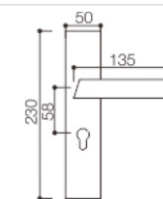

Material: Aluminum alloy

Door Thickness: 38-55mm

NO.:L5801A-013

Material: Aluminum alloy

Door Thickness: 38-55mm

NO.:L5801A-032

Material: Aluminum alloy

Door Thickness: 38-55mm

NO.:L5801A-016

Material: Aluminum alloy

Door Thickness: 38-55mm

DOOR LOCK HANDLE-(Aluminium Alloy Series)

NO.:L5801A-035

Material: Aluminum alloy

Door Thickness: 38-55mm

NO.:L5801A-049

Material: Aluminum alloy

Door Thickness: 38-55mm

NO.:L5801A-031

Material: Aluminum alloy

Door Thickness: 38-55mm

NO.:L5801A-055

Material: Aluminum alloy

Door Thickness: 38-55mm

NO.:L5801A-027

Material: Aluminum alloy

Door Thickness: 38-55mm

DOOR LOCK HANDLE-(Aluminium Alloy Series)

NO.:L5801A-005
Material: Aluminum alloy
Door Thickness: 38-55mm

NO.:L5801A-030
Material: Aluminum alloy
Door Thickness: 38-55mm