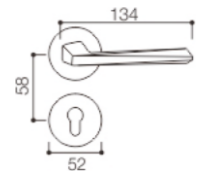

NO.:L52-090

Material: Aluminum alloy

Door Thickness: 38-55mm

NO.:L52-060

Material: Aluminum alloy

Door Thickness: 38-55mm

DOOR LOCK HANDLE-(Aluminium Alloy Series)

NO.:L52-063

Material: Aluminum alloy

Door Thickness: 38-55mm

NO.:L52-087

Material: Aluminum alloy

Door Thickness: 38-55mm

NO.:L52-089

Material: Aluminum alloy

Door Thickness: 38-55mm

NO.:L52-017

Material: Aluminum alloy

Door Thickness: 38-55mm

NO.:L52-055

Material: Aluminum alloy

Door Thickness: 38-55mm

NO.:L52-086

Material: Aluminum alloy

Door Thickness: 38-55mm

NO.:L52-071

Material: Aluminum alloy

Door Thickness: 38-55mm

NO.:L52-058

Material: Aluminum alloy

Door Thickness: 38-55mm

NO.:L52-031