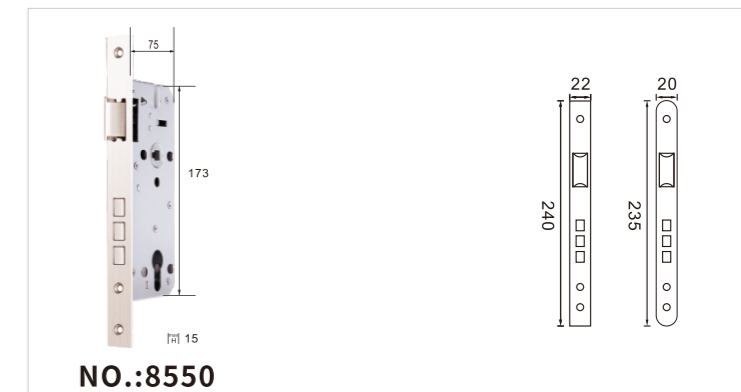

NO.:8545-3