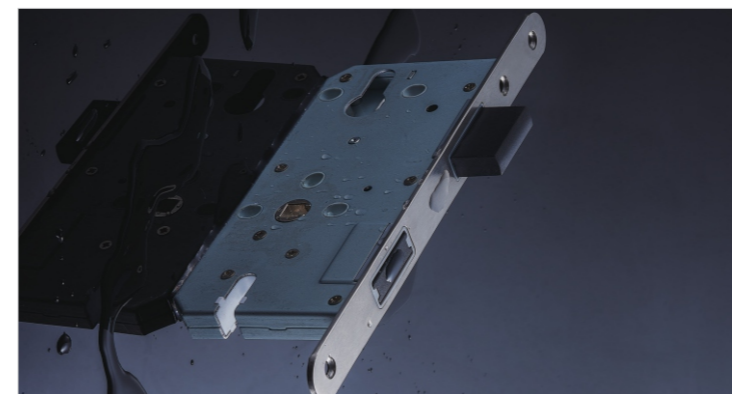

DOOR LOCK HANDLE-(Aluminium Alloy Series)

NO.:L5801A-005
Material: Aluminum alloy
Door Thickness: 38-55mm

NO.:L5801A-030
Material: Aluminum alloy
Door Thickness: 38-55mm

NO.:L5801A-033
Material: Aluminum alloy
Door Thickness: 38-55mm

NO.:L5801A-071
Material: Aluminum alloy
Door Thickness: 38-55mm

NO.:L5801A-086
Material: Aluminum alloy
Door Thickness: 38-55mm

NO.:L58-027
Material: Aluminum alloy
Door Thickness: 38-55mm

NO.:L58-028
Material: Aluminum alloy
Door Thickness: 38-55mm

NO.:L58-027
Material: Aluminum alloy
Door Thickness: 38-55mm

DOOR LOCK BODY

4 DOOR LOCK BODY

NO.:7255
BS IP MBL
thickness of door:38-55mm

NO.:7250
BS CF
thickness of door:38-55mm

NO.:7255 Magnetic TWO Tongues
BS MBL
thickness of door:38-55mm

NO.:7255 Magnetic One Tongue
BS
thickness of door:38-55mm

NO.:5853 Magnetic One Tongue
BS
thickness of door:38-55mm

NO.:5845
BS
thickness of door:38-55mm

NO.:5045 Magnetic One Tongue
BS
thickness of door:38-55mm

NO.:5045 Magnetic TWO Tongues
BS
thickness of door:38-55mm