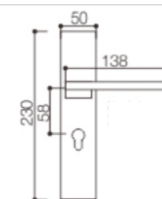

Door Thickness: 38-55mm

NO.:L5802-012

Material: Aluminium alloy

Door Thickness: 38-55mm

NO.:L5801A-089

Material: Aluminum alloy

Door Thickness: 38-55mm

NO.:L5801A-088

Material: Aluminum alloy

Door Thickness: 38-55mm

NO.:L5801A-013

Material: Aluminum alloy

Door Thickness: 38-55mm

NO.:L5801A-032

Material: Aluminum alloy

Door Thickness: 38-55mm