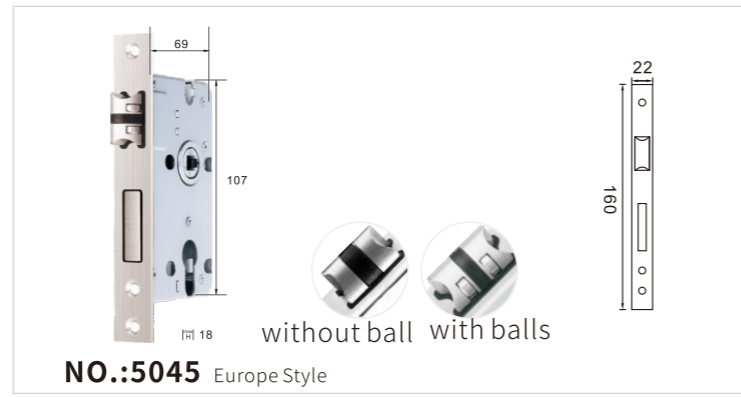

NO.:5045 Magnetic One Tongue
BS
thickness of door:38-55mm

NO.:5045 Magnetic TWO Tongues
BS
thickness of door:38-55mm

DOOR LOCK BODY

NO.:5045 Anti-Insertion Style

NO.:5045 Europe Style

NO.:5845

NO.:5845 With Bearing without ball with one ball with two balls