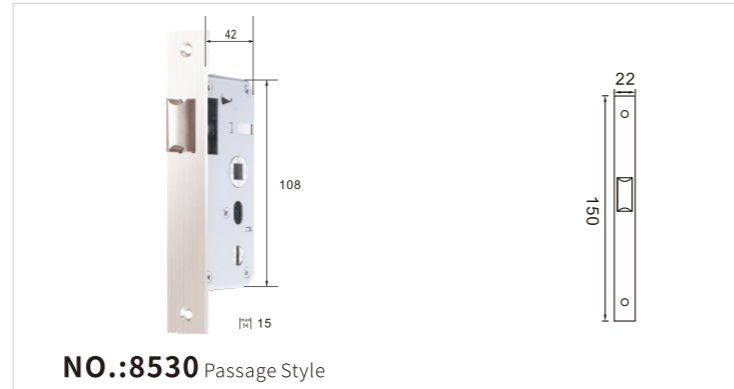

NO.:8530 Passage Style

NO.:Brass/Aluminium Coat Brass Core Cylinder
Size: 50mm 60mm 70mm 80mm 90mm

NO.:Brass Cylinder
Size: 50mm 60mm 70mm 80mm 90mm

NO.:8535 Passage Style

NO.:8550 Magnetic Style

NO.:Zinc Coat Brass Core
Size: 50mm 60mm 70mm 80mm 90mm