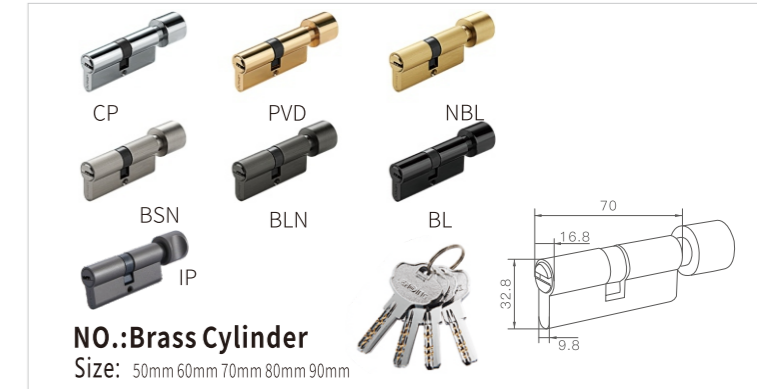

NO.:7255

NO.:7260 Fireproof Style

NO.:4235 PVC steel Passage Style

NO.:7025 PVC steel Passage Style

NO.:7030 PVC steel Passage Style

NO.:7035 PVC steel Passage Style

5 / DOOR LOCK CYLINDER

NO.:8520 Passage Style

NO.:8530 Passage Style

NO.:Brass/Aluminium Coat Brass Core Cylinder
Size: 50mm 60mm 70mm 80mm 90mm

NO.:Brass Cylinder
Size: 50mm 60mm 70mm 80mm 90mm

NO.:8535 Passage Style

NO.:8550 Magnetic Style

NO.:Zinc Coat Brass Core
Size: 50mm 60mm 70mm 80mm 90mm