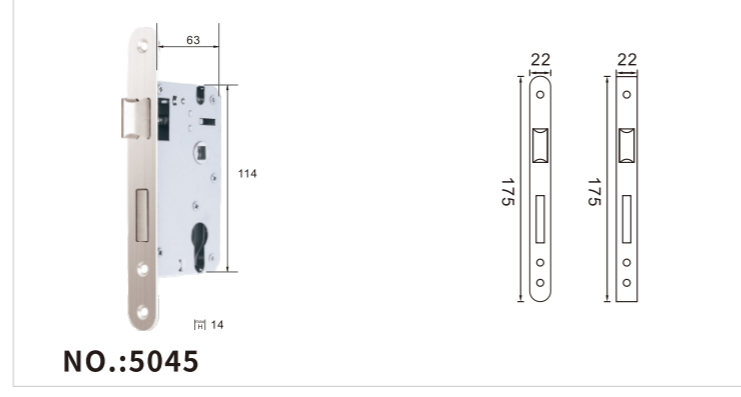

NO.:5045 Europe Style