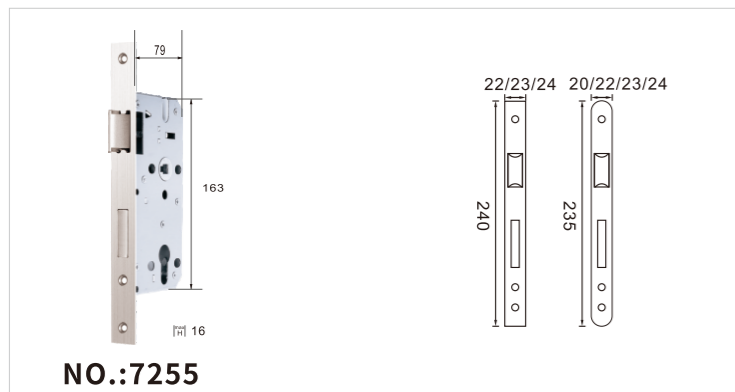

NO.:7255 Anti-Insertion Silent Style

NO.:7255