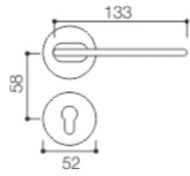

NO.:L52-090

Material: Aluminum alloy

Door Thickness: 38-55mm

NO.:L52-060

Material: Aluminum alloy

Door Thickness: 38-55mm

DOOR LOCK HANDLE-(Aluminium Alloy Series)

NO.:L52-063

Material: Aluminum alloy

Door Thickness: 38-55mm

NO.:L52-087

Material: Aluminum alloy

Door Thickness: 38-55mm

NO.:L52-089

Material: Aluminum alloy

Door Thickness: 38-55mm

NO.:L52-017

Material: Aluminum alloy

Door Thickness: 38-55mm

NO.:L52-055

Material: Aluminum alloy

Door Thickness: 38-55mm

NO.:L52-086

Material: Aluminum alloy

Door Thickness: 38-55mm

NO.:L52-071

Material: Aluminum alloy

Door Thickness: 38-55mm

NO.:L52-058

Material: Aluminum alloy

Door Thickness: 38-55mm

NO.:L52-031