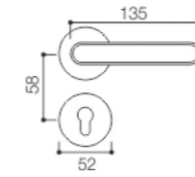

Door Lock Handles

DOOR LOCK HANDLE-(Aluminium Alloy Series)

NO.:L52-035

Material: Aluminum alloy
Door Thickness: 38-55mm

NO.:L52-065

Material: Aluminum alloy
Door Thickness: 38-55mm

NO.:L52-005

Material: Aluminum alloy
Door Thickness: 38-55mm

NO.:L52-059

Material: Aluminum alloy
Door Thickness: 38-55mm

NO.:L52-056

Material: Aluminum alloy
Door Thickness: 38-55mm

DOOR LOCK HANDLE-(Aluminium Alloy Series)

NO.:L52-070

Material: Aluminum alloy

Door Thickness: 38-55mm

NO.:L52-090

Material: Aluminum alloy

Door Thickness: 38-55mm

NO.:L52-060

Material: Aluminum alloy

Door Thickness: 38-55mm

DOOR LOCK HANDLE-(Aluminium Alloy Series)

NO.:L52-063

Material: Aluminum alloy

Door Thickness: 38-55mm

NO.:L52-087

Material: Aluminum alloy

Door Thickness: 38-55mm

NO.:L52-089

Material: Aluminum alloy

Door Thickness: 38-55mm