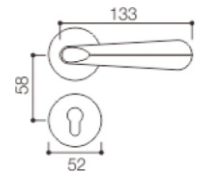

Door Lock Handles

DOOR LOCK HANDLE-(Aluminium Alloy Series)

NO.:L52-035

Material: Aluminum alloy
Door Thickness: 38-55mm

NO.:L52-065

Material: Aluminum alloy
Door Thickness: 38-55mm

NO.:L52-005

Material: Aluminum alloy
Door Thickness: 38-55mm

NO.:L52-068

Material: Aluminum alloy
Door Thickness: 38-55mm

NO.:L52-067

Material: Aluminum alloy
Door Thickness: 38-55mm

NO.:L52-069

Material: Aluminum alloy
Door Thickness: 38-55mm

NO.:L52-066

Material: Aluminum alloy
Door Thickness: 38-55mm

NO.:L52-059

Material: Aluminum alloy
Door Thickness: 38-55mm

NO.:L52-056

Material: Aluminum alloy
Door Thickness: 38-55mm

DOOR LOCK HANDLE-(Aluminium Alloy Series)

NO.:L52-070

Material: Aluminum alloy

Door Thickness: 38-55mm

NO.:L52-090

Material: Aluminum alloy

Door Thickness: 38-55mm

NO.:L52-060

Material: Aluminum alloy

Door Thickness: 38-55mm

DOOR LOCK HANDLE-(Aluminium Alloy Series)

NO.:L52-063