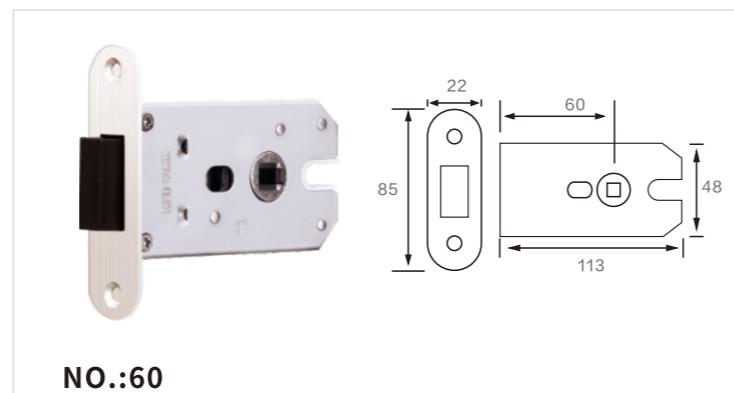

5 / DOOR LOCK CYLINDER

Stainless Steel