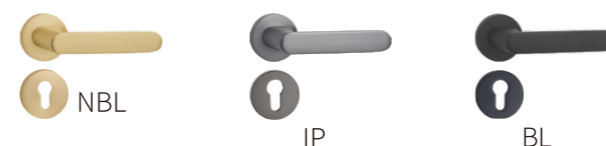

Door Lock Handles

DOOR LOCK HANDLE-(Aluminium Alloy Series)

NO.:L52-035

Material: Aluminum alloy
Door Thickness: 38-55mm

NO.:L52-065

Material: Aluminum alloy
Door Thickness: 38-55mm

NO.:L52-005

Material: Aluminum alloy
Door Thickness: 38-55mm

NO.:L52-068

Material: Aluminum alloy
Door Thickness: 38-55mm

NO.:L52-067

Material: Aluminum alloy
Door Thickness: 38-55mm

NO.:L52-069

Material: Aluminum alloy
Door Thickness: 38-55mm

NO.:L52-066

Material: Aluminum alloy
Door Thickness: 38-55mm

NO.:L52-059

Material: Aluminum alloy
Door Thickness: 38-55mm

NO.:L52-056

Material: Aluminum alloy
Door Thickness: 38-55mm

DOOR LOCK HANDLE-(Aluminium Alloy Series)

NO.:L52-070

Material: Aluminum alloy

Door Thickness: 38-55mm

NO.:L52-090

Material: Aluminum alloy

Door Thickness: 38-55mm

NO.:L52-060

Material: Aluminum alloy

Door Thickness: 38-55mm

DOOR LOCK HANDLE-(Aluminium Alloy Series)

NO.:L52-063