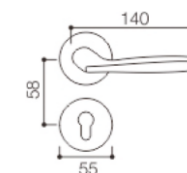

Door Lock Handles

DOOR LOCK HANDLE-(Aluminium Alloy Series)

NO.:L52-035

Material: Aluminum alloy
Door Thickness: 38-55mm

NO.:L52-065

Material: Aluminum alloy
Door Thickness: 38-55mm

NO.:L52-005

Material: Aluminum alloy
Door Thickness: 38-55mm

NO.:L52-068

Material: Aluminum alloy
Door Thickness: 38-55mm

NO.:L52-067

Material: Aluminum alloy
Door Thickness: 38-55mm

NO.:L52-069

Material: Aluminum alloy
Door Thickness: 38-55mm

NO.:L52-066

Material: Aluminum alloy
Door Thickness: 38-55mm

NO.:L52-059

Material: Aluminum alloy
Door Thickness: 38-55mm

NO.:L52-056

Material: Aluminum alloy
Door Thickness: 38-55mm

DOOR LOCK HANDLE-(Aluminium Alloy Series)

NO.:L52-070

Material: Aluminum alloy

Door Thickness: 38-55mm