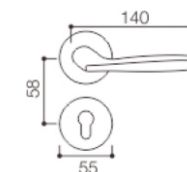

Door Lock Handles

DOOR LOCK HANDLE-(Aluminium Alloy Series)

NO.:L52-035

Material: Aluminum alloy
Door Thickness: 38-55mm

NO.:L52-065

Material: Aluminum alloy
Door Thickness: 38-55mm

NO.:L52-005

Material: Aluminum alloy
Door Thickness: 38-55mm

NO.:L52-068

Material: Aluminum alloy
Door Thickness: 38-55mm

NO.:L52-067

Material: Aluminum alloy
Door Thickness: 38-55mm

NO.:L52-069

Material: Aluminum alloy
Door Thickness: 38-55mm

NO.:L52-066

Material: Aluminum alloy
Door Thickness: 38-55mm

NO.:L52-059

Material: Aluminum alloy
Door Thickness: 38-55mm

NO.:L52-056

Material: Aluminum alloy
Door Thickness: 38-55mm

DOOR LOCK HANDLE-(Aluminium Alloy Series)

NO.:L52-070

Material: Aluminum alloy

Door Thickness: 38-55mm