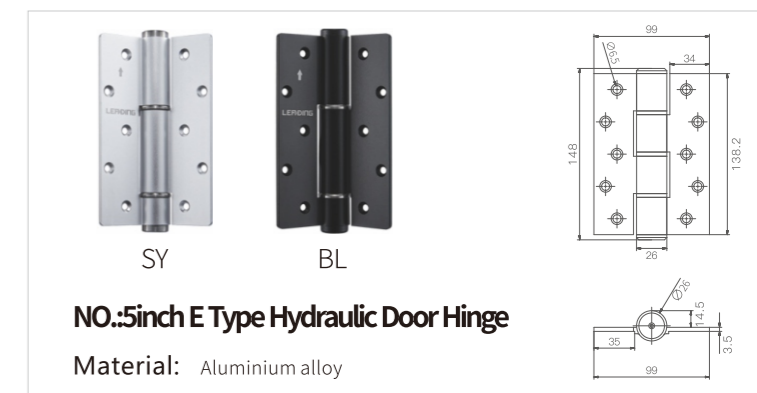

NO.:Aluminium Coat Brass Core
Size: 50mm 60mm 70mm 80mm 90mm

NO.:8553 Magnetic Style

NO.:60

NO.:6inch H Type Hydraulic Door Hinge
Material: Aluminium alloy

NO.:5inch E Type Hydraulic Door Hinge
Material: Aluminium alloy

NO.:60

NO.:5745

Stainless Steel

NO.:3D Adjustable Door Hinge (Left or Right)
Material: zinc alloy

NO.:6inch Flag Type Hydraulic Door Hinge (Left or Right)
Material: Aluminium alloy

SS CF AB IP BL NBL

NO.:5inch Butt Door Hinge
Material: Stainless steel