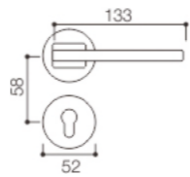

Door Lock Handles

DOOR LOCK HANDLE-(Aluminium Alloy Series)

NO.:L52-035

Material: Aluminum alloy
Door Thickness: 38-55mm

NO.:L52-065

Material: Aluminum alloy
Door Thickness: 38-55mm

NO.:L52-005

Material: Aluminum alloy
Door Thickness: 38-55mm

NO.:L52-059

Material: Aluminum alloy
Door Thickness: 38-55mm

NO.:L52-056

Material: Aluminum alloy
Door Thickness: 38-55mm

DOOR LOCK HANDLE-(Aluminium Alloy Series)

NO.:L52-070

Material: Aluminum alloy

Door Thickness: 38-55mm

NO.:L52-090

Material: Aluminum alloy

Door Thickness: 38-55mm

NO.:L52-060

Material: Aluminum alloy

Door Thickness: 38-55mm

DOOR LOCK HANDLE-(Aluminium Alloy Series)

NO.:L52-063

Material: Aluminum alloy

Door Thickness: 38-55mm

NO.:L52-087

Material: Aluminum alloy

Door Thickness: 38-55mm

NO.:L52-089

Material: Aluminum alloy

Door Thickness: 38-55mm