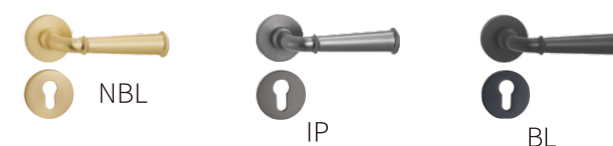

Door Lock Handles

DOOR LOCK HANDLE-(Aluminium Alloy Series)

NO.:L52-035

Material: Aluminum alloy
Door Thickness: 38-55mm

NO.:L52-065

Material: Aluminum alloy
Door Thickness: 38-55mm

NO.:L52-005

Material: Aluminum alloy
Door Thickness: 38-55mm

NO.:L52-068

Material: Aluminum alloy
Door Thickness: 38-55mm

NO.:L52-067

Material: Aluminum alloy
Door Thickness: 38-55mm

NO.:L52-069

Material: Aluminum alloy
Door Thickness: 38-55mm

NO.:L52-066

Material: Aluminum alloy
Door Thickness: 38-55mm

NO.:L52-059

Material: Aluminum alloy
Door Thickness: 38-55mm

NO.:L52-056

Material: Aluminum alloy
Door Thickness: 38-55mm

DOOR LOCK HANDLE-(Aluminium Alloy Series)

NO.:L52-070

Material: Aluminum alloy

Door Thickness: 38-55mm

NO.:L52-090

Material: Aluminum alloy

Door Thickness: 38-55mm

NO.:L52-060

Material: Aluminum alloy

Door Thickness: 38-55mm

DOOR LOCK HANDLE-(Aluminium Alloy Series)

NO.:L52-063