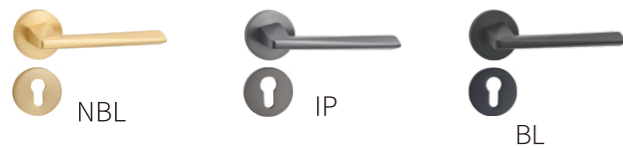

NO.:L52-090

Material: Aluminum alloy

Door Thickness: 38-55mm

NO.:L52-060

Material: Aluminum alloy

Door Thickness: 38-55mm

DOOR LOCK HANDLE-(Aluminium Alloy Series)

NO.:L52-063

Material: Aluminum alloy

Door Thickness: 38-55mm

NO.:L52-087

Material: Aluminum alloy

Door Thickness: 38-55mm

NO.:L52-089

Material: Aluminum alloy

Door Thickness: 38-55mm

NO.:L52-017

Material: Aluminum alloy

Door Thickness: 38-55mm

NO.:L52-055

Material: Aluminum alloy

Door Thickness: 38-55mm

NO.:L52-086

Material: Aluminum alloy

Door Thickness: 38-55mm

NO.:L52-071

Material: Aluminum alloy

Door Thickness: 38-55mm

NO.:L52-058

Material: Aluminum alloy

Door Thickness: 38-55mm

NO.:L52-031