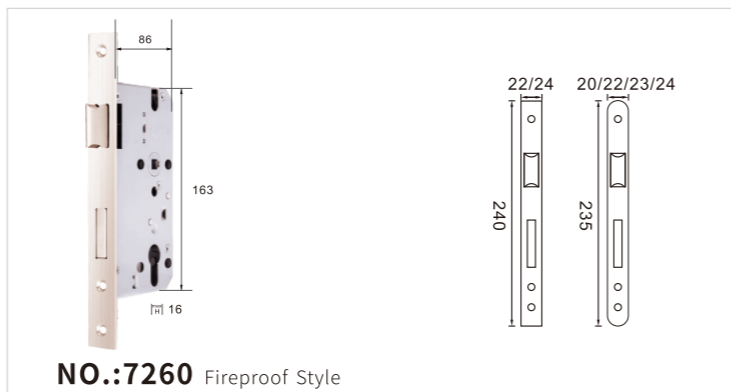

NO.:7255 Fireproof Style

NO.:7035 PVC steel Passage Style

NO.:7260 Fireproof Style