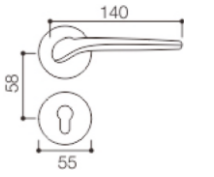

Door Lock Handles

DOOR LOCK HANDLE-(Aluminium Alloy Series)

NO.:L52-035

Material: Aluminum alloy
Door Thickness: 38-55mm

NO.:L52-065

Material: Aluminum alloy
Door Thickness: 38-55mm

NO.:L52-005

Material: Aluminum alloy
Door Thickness: 38-55mm

NO.:L52-059

Material: Aluminum alloy
Door Thickness: 38-55mm

NO.:L52-056

Material: Aluminum alloy
Door Thickness: 38-55mm

DOOR LOCK HANDLE-(Aluminium Alloy Series)

NO.:L52-070

Material: Aluminum alloy

Door Thickness: 38-55mm

NO.:L52-090

Material: Aluminum alloy

Door Thickness: 38-55mm

NO.:L52-060

Material: Aluminum alloy

Door Thickness: 38-55mm

DOOR LOCK HANDLE-(Aluminium Alloy Series)

NO.:L52-063

Material: Aluminum alloy

Door Thickness: 38-55mm

NO.:L52-087

Material: Aluminum alloy

Door Thickness: 38-55mm

NO.:L52-089

Material: Aluminum alloy

Door Thickness: 38-55mm