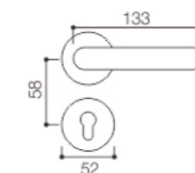

Door Lock Handles

DOOR LOCK HANDLE-(Aluminium Alloy Series)

NO.:L52-035

Material: Aluminum alloy
Door Thickness: 38-55mm

NO.:L52-065

Material: Aluminum alloy
Door Thickness: 38-55mm

NO.:L52-005

Material: Aluminum alloy
Door Thickness: 38-55mm

NO.:L52-068

Material: Aluminum alloy
Door Thickness: 38-55mm

NO.:L52-067

Material: Aluminum alloy
Door Thickness: 38-55mm

NO.:L52-069

Material: Aluminum alloy
Door Thickness: 38-55mm

NO.:L52-066

Material: Aluminum alloy
Door Thickness: 38-55mm

NO.:L52-059

Material: Aluminum alloy
Door Thickness: 38-55mm

NO.:L52-056

Material: Aluminum alloy
Door Thickness: 38-55mm

DOOR LOCK HANDLE-(Aluminium Alloy Series)

NO.:L52-070

Material: Aluminum alloy

Door Thickness: 38-55mm

NO.:L52-090

Material: Aluminum alloy

Door Thickness: 38-55mm

NO.:L52-060

Material: Aluminum alloy

Door Thickness: 38-55mm

DOOR LOCK HANDLE-(Aluminium Alloy Series)

NO.:L52-063