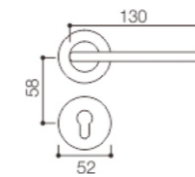

NO.:L52-059

Material: Aluminum alloy
Door Thickness: 38-55mm

NO.:L52-056

Material: Aluminum alloy
Door Thickness: 38-55mm

DOOR LOCK HANDLE-(Aluminium Alloy Series)

NO.:L52-070

Material: Aluminum alloy

Door Thickness: 38-55mm

NO.:L52-090

Material: Aluminum alloy

Door Thickness: 38-55mm

NO.:L52-060

Material: Aluminum alloy

Door Thickness: 38-55mm

DOOR LOCK HANDLE-(Aluminium Alloy Series)

NO.:L52-063

Material: Aluminum alloy

Door Thickness: 38-55mm

NO.:L52-087

Material: Aluminum alloy

Door Thickness: 38-55mm

NO.:L52-089

Material: Aluminum alloy

Door Thickness: 38-55mm

NO.:L52-017

Material: Aluminum alloy

Door Thickness: 38-55mm

NO.:L52-055

Material: Aluminum alloy

Door Thickness: 38-55mm

NO.:L52-086

Material: Aluminum alloy