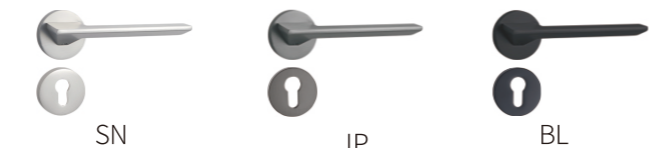

NO.:L52-013

Material: Aluminum alloy

Door Thickness: 38-55mm