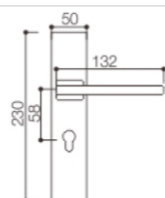

Door Thickness: 38-55mm

NO.:L5802-012

Material: Aluminium alloy

Door Thickness: 38-55mm

NO.:L5801A-089

Material: Aluminum alloy

Door Thickness: 38-55mm

NO.:L5801A-088

Material: Aluminum alloy

Door Thickness: 38-55mm

NO.:L5801A-013

Material: Aluminum alloy

Door Thickness: 38-55mm

NO.:L5801A-032

Material: Aluminum alloy

Door Thickness: 38-55mm

NO.:L5801A-016

Material: Aluminum alloy

Door Thickness: 38-55mm

DOOR LOCK HANDLE-(Aluminium Alloy Series)

NO.:L5801A-035

Material: Aluminum alloy

Door Thickness: 38-55mm

NO.:L5801A-049