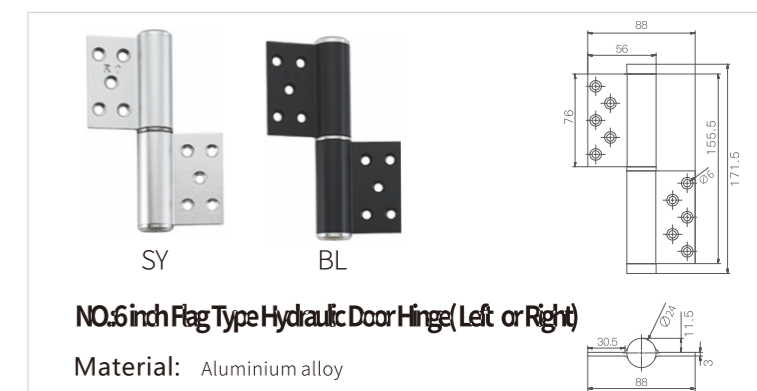

NO.:Aluminium Coat Brass Core
Size: 50mm 60mm 70mm 80mm 90mm

NO.:8553 Magnetic Style

NO.:60

NO.:6inch H Type Hydraulic Door Hinge
Material: Aluminium alloy

NO.:5inch E Type Hydraulic Door Hinge
Material: Aluminium alloy

NO.:60

NO.:5745

Stainless Steel

NO.:3D Adjustable Door Hinge (Left or Right)
Material: zinc alloy

NO.:6inch Flag Type Hydraulic Door Hinge (Left or Right)
Material: Aluminium alloy

SS CF AB IP BL NBL

NO.:5inch Butt Door Hinge
Material: Stainless steel

Technical drawing showing dimensions: 127, 59, 24, 79, 3, 7.5, 101, 26.5, 14.

SS CF AB IP BL NBL

NO.:4inch Butt Door Hinge
Material: Stainless steel

Technical drawing showing dimensions: 107, 59, 24, 79, 3, 7.5, 101, 26.5, 14.