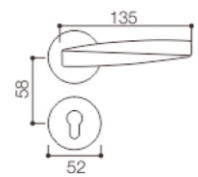

Door Lock Handles

DOOR LOCK HANDLE-(Aluminium Alloy Series)

NO.:L52-035

Material: Aluminum alloy
Door Thickness: 38-55mm

NO.:L52-065

Material: Aluminum alloy
Door Thickness: 38-55mm

NO.:L52-005

Material: Aluminum alloy
Door Thickness: 38-55mm

NO.:L52-059

Material: Aluminum alloy
Door Thickness: 38-55mm

NO.:L52-056

Material: Aluminum alloy
Door Thickness: 38-55mm

DOOR LOCK HANDLE-(Aluminium Alloy Series)

NO.:L52-070

Material: Aluminum alloy

Door Thickness: 38-55mm

NO.:L52-090

Material: Aluminum alloy

Door Thickness: 38-55mm

NO.:L52-060

Material: Aluminum alloy

Door Thickness: 38-55mm

DOOR LOCK HANDLE-(Aluminium Alloy Series)

NO.:L52-063

Material: Aluminum alloy

Door Thickness: 38-55mm

NO.:L52-087

Material: Aluminum alloy

Door Thickness: 38-55mm

NO.:L52-089

Material: Aluminum alloy

Door Thickness: 38-55mm