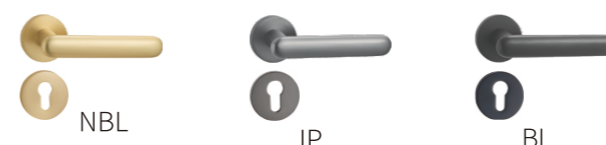

Door Lock Handles

DOOR LOCK HANDLE-(Aluminium Alloy Series)

NO.:L52-035

Material: Aluminum alloy
Door Thickness: 38-55mm

NO.:L52-065

Material: Aluminum alloy
Door Thickness: 38-55mm

NO.:L52-005

Material: Aluminum alloy
Door Thickness: 38-55mm

NO.:L52-068

Material: Aluminum alloy
Door Thickness: 38-55mm

NO.:L52-067

Material: Aluminum alloy
Door Thickness: 38-55mm

NO.:L52-069

Material: Aluminum alloy
Door Thickness: 38-55mm

NO.:L52-066

Material: Aluminum alloy
Door Thickness: 38-55mm

NO.:L52-059

Material: Aluminum alloy
Door Thickness: 38-55mm

NO.:L52-056

Material: Aluminum alloy
Door Thickness: 38-55mm

DOOR LOCK HANDLE-(Aluminium Alloy Series)

NO.:L52-070

Material: Aluminum alloy

Door Thickness: 38-55mm

NO.:L52-090

Material: Aluminum alloy

Door Thickness: 38-55mm

NO.:L52-060

Material: Aluminum alloy

Door Thickness: 38-55mm

DOOR LOCK HANDLE-(Aluminium Alloy Series)

NO.:L52-063