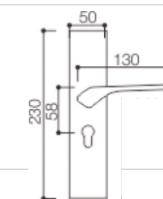

NO.:L5801A-016

Material: Aluminum alloy

Door Thickness: 38-55mm

DOOR LOCK HANDLE-(Aluminium Alloy Series)

NO.:L5801A-035

Material: Aluminum alloy

Door Thickness: 38-55mm

NO.:L5801A-049

Material: Aluminum alloy

Door Thickness: 38-55mm

NO.:L5801A-031

Material: Aluminum alloy

Door Thickness: 38-55mm

NO.:L5801A-055

Material: Aluminum alloy

Door Thickness: 38-55mm

NO.:L5801A-027

Material: Aluminum alloy

Door Thickness: 38-55mm

DOOR LOCK HANDLE-(Aluminium Alloy Series)

NO.:L5801A-005
Material: Aluminum alloy
Door Thickness: 38-55mm

NO.:L5801A-030
Material: Aluminum alloy
Door Thickness: 38-55mm

NO.:L5801A-033
Material: Aluminum alloy
Door Thickness: 38-55mm

NO.:L5801A-071
Material: Aluminum alloy
Door Thickness: 38-55mm

NO.:L5801A-086
Material: Aluminum alloy
Door Thickness: 38-55mm

NO.:L58-027
Material: Aluminum alloy
Door Thickness: 38-55mm