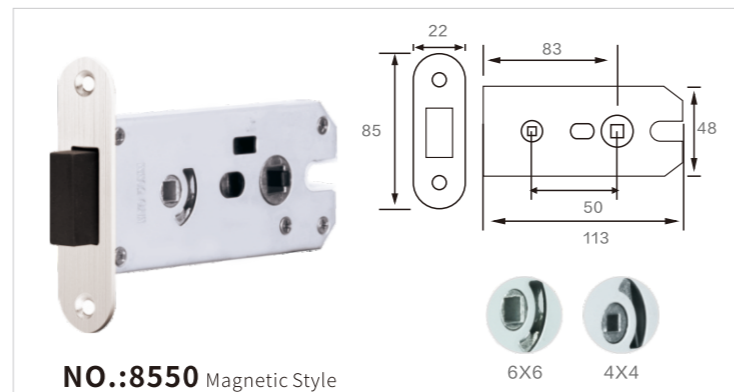

NO.:8530 Passage Style

NO.:Brass/Aluminium Coat Brass Core Cylinder
Size: 50mm 60mm 70mm 80mm 90mm

NO.:Brass Cylinder
Size: 50mm 60mm 70mm 80mm 90mm

NO.:8535 Passage Style

NO.:8550 Magnetic Style

NO.:Zinc Coat Brass Core
Size: 50mm 60mm 70mm 80mm 90mm