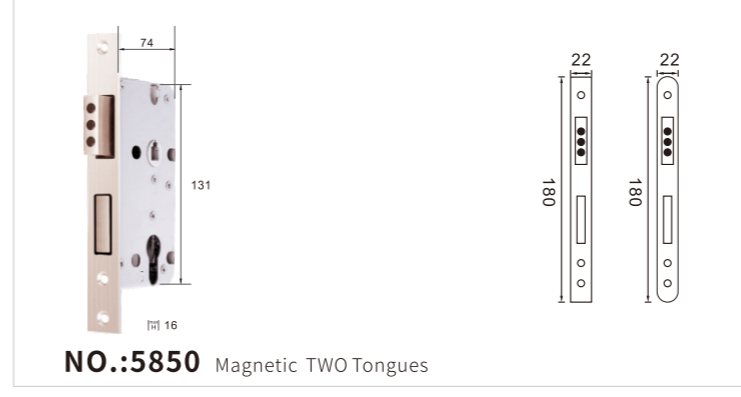

DOOR LOCK BODY

NO.:5845