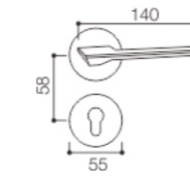

Material: Aluminum alloy

Door Thickness: 38-55mm

NO.:L52-029

Material: Aluminum alloy

Door Thickness: 38-55mm

NO.:L52-011

Material: Aluminum alloy

Door Thickness: 38-55mm

NO.:L52-033

Material: Aluminum alloy

Door Thickness: 38-55mm

NO.:L52-049

Material: Aluminum alloy

Door Thickness: 38-55mm

NO.:L52-012

Material: Aluminum alloy

Door Thickness: 38-55mm

NO.:L52-013

Material: Aluminum alloy

Door Thickness: 38-55mm

NO.:L52-015

Material: Aluminum alloy

Door Thickness: 38-55mm

NO.:L52-016

Material: Aluminum alloy

Door Thickness: 38-55mm

DOOR LOCK HANDLE-(Aluminium Alloy Series)

NO.:L62-059
 Material: Aluminum alloy
 Door Thickness: 38-55mm

NO.:L62-087
 Material: Aluminum alloy
 Door Thickness: 38-55mm