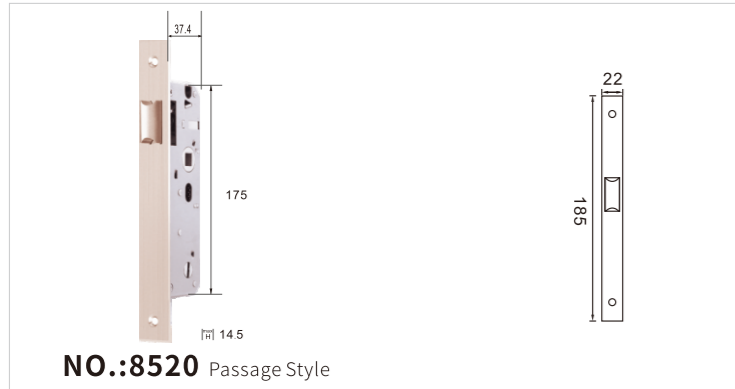

5 / DOOR LOCK CYLINDER

Stainless Steel