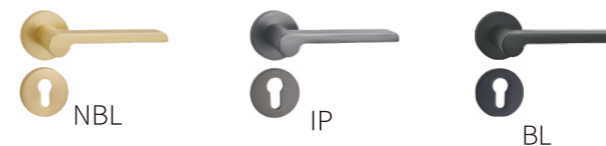

Door Lock Handles

DOOR LOCK HANDLE-(Aluminium Alloy Series)

NO.:L52-035

Material: Aluminum alloy
Door Thickness: 38-55mm

NO.:L52-065

Material: Aluminum alloy
Door Thickness: 38-55mm

NO.:L52-005

Material: Aluminum alloy
Door Thickness: 38-55mm

NO.:L52-068

Material: Aluminum alloy
Door Thickness: 38-55mm

NO.:L52-067

Material: Aluminum alloy
Door Thickness: 38-55mm

NO.:L52-069

Material: Aluminum alloy
Door Thickness: 38-55mm

NO.:L52-066

Material: Aluminum alloy
Door Thickness: 38-55mm

NO.:L52-059

Material: Aluminum alloy
Door Thickness: 38-55mm

NO.:L52-056

Material: Aluminum alloy
Door Thickness: 38-55mm

DOOR LOCK HANDLE-(Aluminium Alloy Series)

NO.:L52-070

Material: Aluminum alloy

Door Thickness: 38-55mm