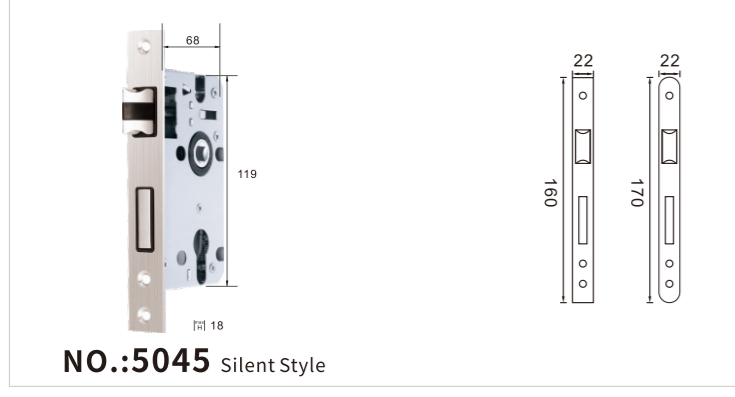

NO.:5045 Magnetic One Tongue
BS
thickness of door:38-55mm

NO.:5045 Magnetic TWO Tongues
BS
thickness of door:38-55mm

DOOR LOCK BODY

NO.:5045 Anti-Insertion Style

NO.:5045 Europe Style

NO.:5845

NO.:5845 With Bearing without ball with one ball with two balls