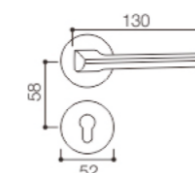

Door Lock Handles

DOOR LOCK HANDLE-(Aluminium Alloy Series)

NO.:L52-035

Material: Aluminum alloy
Door Thickness: 38-55mm

NO.:L52-065

Material: Aluminum alloy
Door Thickness: 38-55mm

NO.:L52-005

Material: Aluminum alloy
Door Thickness: 38-55mm

NO.:L52-068

Material: Aluminum alloy
Door Thickness: 38-55mm

NO.:L52-067

Material: Aluminum alloy
Door Thickness: 38-55mm

NO.:L52-069

Material: Aluminum alloy
Door Thickness: 38-55mm

NO.:L52-066

Material: Aluminum alloy
Door Thickness: 38-55mm

NO.:L52-059

Material: Aluminum alloy
Door Thickness: 38-55mm

NO.:L52-056

Material: Aluminum alloy
Door Thickness: 38-55mm

DOOR LOCK HANDLE-(Aluminium Alloy Series)

NO.:L52-070

Material: Aluminum alloy

Door Thickness: 38-55mm