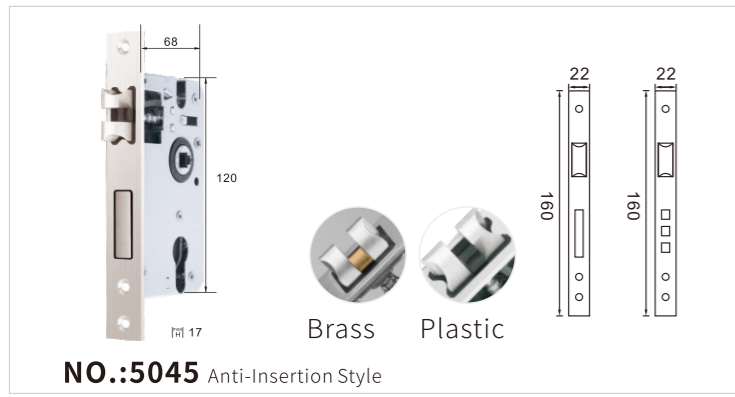

NO.:5045 Magnetic One Tongue
BS
thickness of door:38-55mm

NO.:5045 Magnetic TWO Tongues
BS
thickness of door:38-55mm

DOOR LOCK BODY

NO.:5045 Anti-Insertion Style

NO.:5045 Europe Style

NO.:5845

NO.:5845 With Bearing without ball with one ball with two balls