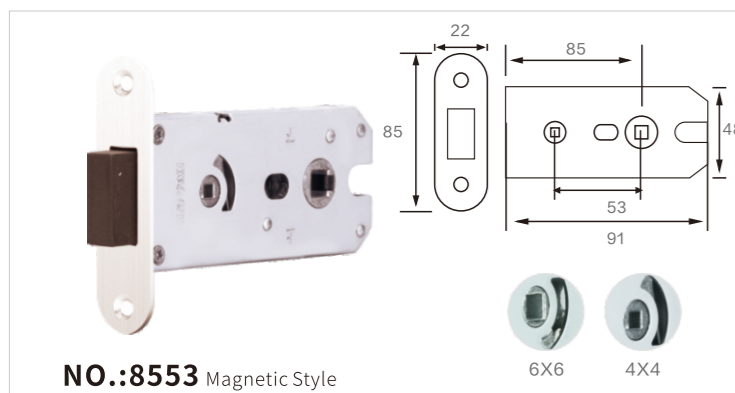

NO.:8530 Passage Style

NO.:Brass/Aluminium Coat Brass Core Cylinder
Size: 50mm 60mm 70mm 80mm 90mm

NO.:Brass Cylinder
Size: 50mm 60mm 70mm 80mm 90mm

NO.:8535 Passage Style

NO.:8550 Magnetic Style

NO.:Zinc Coat Brass Core
Size: 50mm 60mm 70mm 80mm 90mm

NO.:Aluminium Coat Brass Core
Size: 50mm 60mm 70mm 80mm 90mm

NO.:8553 Magnetic Style

NO.:60

NO.:6inch H Type Hydraulic Door Hinge
Material: Aluminium alloy

NO.:5inch E Type Hydraulic Door Hinge
Material: Aluminium alloy