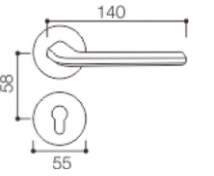

Door Thickness: 38-55mm

NO.:L52-013

Material: Aluminum alloy

Door Thickness: 38-55mm

NO.:L52-015

Material: Aluminum alloy

Door Thickness: 38-55mm

NO.:L52-016

Material: Aluminum alloy

Door Thickness: 38-55mm

DOOR LOCK HANDLE-(Aluminium Alloy Series)

NO.:L62-059
 Material: Aluminum alloy
 Door Thickness: 38-55mm

NO.:L62-087
 Material: Aluminum alloy
 Door Thickness: 38-55mm