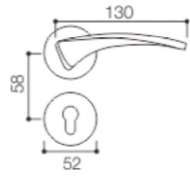

Door Lock Handles

DOOR LOCK HANDLE-(Aluminium Alloy Series)

NO.:L52-035

Material: Aluminum alloy
Door Thickness: 38-55mm

NO.:L52-065

Material: Aluminum alloy
Door Thickness: 38-55mm

NO.:L52-005

Material: Aluminum alloy
Door Thickness: 38-55mm

NO.:L52-068

Material: Aluminum alloy
Door Thickness: 38-55mm

NO.:L52-067

Material: Aluminum alloy
Door Thickness: 38-55mm

NO.:L52-069

Material: Aluminum alloy
Door Thickness: 38-55mm

NO.:L52-066

Material: Aluminum alloy
Door Thickness: 38-55mm

NO.:L52-059

Material: Aluminum alloy
Door Thickness: 38-55mm

NO.:L52-056

Material: Aluminum alloy
Door Thickness: 38-55mm

DOOR LOCK HANDLE-(Aluminium Alloy Series)

NO.:L52-070

Material: Aluminum alloy

Door Thickness: 38-55mm

NO.:L52-090

Material: Aluminum alloy

Door Thickness: 38-55mm

NO.:L52-060

Material: Aluminum alloy

Door Thickness: 38-55mm

DOOR LOCK HANDLE-(Aluminium Alloy Series)

NO.:L52-063