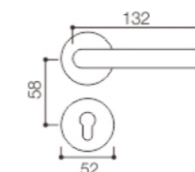

Door Lock Handles

DOOR LOCK HANDLE-(Aluminium Alloy Series)

NO.:L52-035

Material: Aluminum alloy
Door Thickness: 38-55mm

NO.:L52-065

Material: Aluminum alloy
Door Thickness: 38-55mm

NO.:L52-005

Material: Aluminum alloy
Door Thickness: 38-55mm

NO.:L52-068

Material: Aluminum alloy
Door Thickness: 38-55mm

NO.:L52-067

Material: Aluminum alloy
Door Thickness: 38-55mm

NO.:L52-069

Material: Aluminum alloy
Door Thickness: 38-55mm

NO.:L52-066

Material: Aluminum alloy
Door Thickness: 38-55mm

NO.:L52-059

Material: Aluminum alloy
Door Thickness: 38-55mm

NO.:L52-056

Material: Aluminum alloy
Door Thickness: 38-55mm

DOOR LOCK HANDLE-(Aluminium Alloy Series)

NO.:L52-070

Material: Aluminum alloy

Door Thickness: 38-55mm