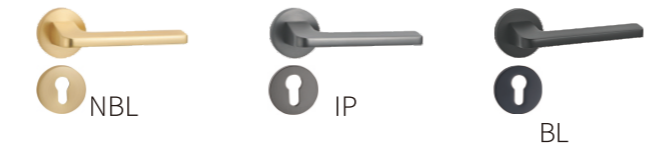

NO.:L52-090

Material: Aluminum alloy

Door Thickness: 38-55mm

NO.:L52-060

Material: Aluminum alloy

Door Thickness: 38-55mm

DOOR LOCK HANDLE-(Aluminium Alloy Series)

NO.:L52-063

Material: Aluminum alloy

Door Thickness: 38-55mm

NO.:L52-087

Material: Aluminum alloy

Door Thickness: 38-55mm

NO.:L52-089

Material: Aluminum alloy

Door Thickness: 38-55mm

NO.:L52-017

Material: Aluminum alloy

Door Thickness: 38-55mm

NO.:L52-055

Material: Aluminum alloy

Door Thickness: 38-55mm

NO.:L52-086

Material: Aluminum alloy