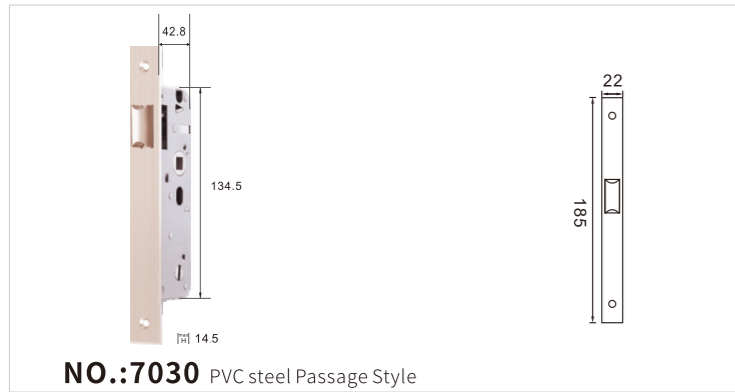

NO.:7030 PVC steel Passage Style