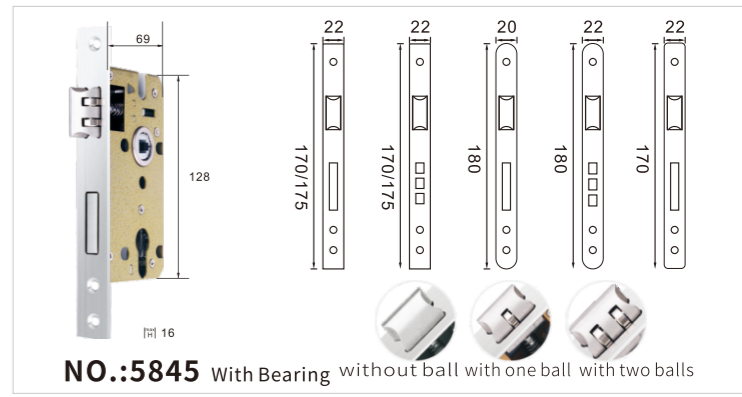

NO.:5045 Magnetic One Tongue
BS
thickness of door:38-55mm

NO.:5045 Magnetic TWO Tongues
BS
thickness of door:38-55mm

DOOR LOCK BODY

NO.:5045 Anti-Insertion Style

NO.:5045 Europe Style

NO.:5845

NO.:5845 With Bearing without ball with one ball with two balls