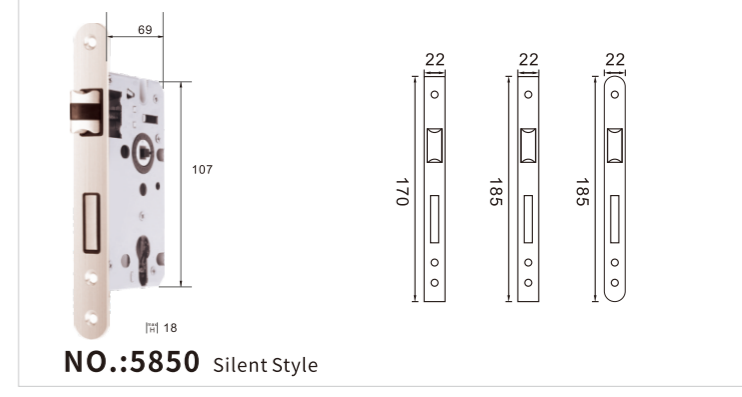

NO.:5845 With Bearing without ball with one ball with two balls