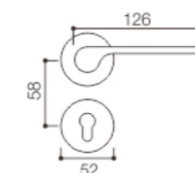

Door Lock Handles

DOOR LOCK HANDLE-(Aluminium Alloy Series)

NO.:L52-035

Material: Aluminum alloy
Door Thickness: 38-55mm

NO.:L52-065

Material: Aluminum alloy
Door Thickness: 38-55mm

NO.:L52-005

Material: Aluminum alloy
Door Thickness: 38-55mm

NO.:L52-068

Material: Aluminum alloy
Door Thickness: 38-55mm

NO.:L52-067

Material: Aluminum alloy
Door Thickness: 38-55mm

NO.:L52-069

Material: Aluminum alloy
Door Thickness: 38-55mm

NO.:L52-066

Material: Aluminum alloy
Door Thickness: 38-55mm

NO.:L52-059

Material: Aluminum alloy
Door Thickness: 38-55mm

NO.:L52-056

Material: Aluminum alloy
Door Thickness: 38-55mm

DOOR LOCK HANDLE-(Aluminium Alloy Series)

NO.:L52-070

Material: Aluminum alloy

Door Thickness: 38-55mm