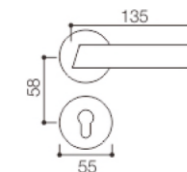

Door Lock Handles

DOOR LOCK HANDLE-(Aluminium Alloy Series)

NO.:L52-035

Material: Aluminum alloy
Door Thickness: 38-55mm

NO.:L52-065

Material: Aluminum alloy
Door Thickness: 38-55mm

NO.:L52-005

Material: Aluminum alloy
Door Thickness: 38-55mm

NO.:L52-068

Material: Aluminum alloy
Door Thickness: 38-55mm

NO.:L52-067

Material: Aluminum alloy
Door Thickness: 38-55mm

NO.:L52-069

Material: Aluminum alloy
Door Thickness: 38-55mm

NO.:L52-066

Material: Aluminum alloy
Door Thickness: 38-55mm

NO.:L52-059

Material: Aluminum alloy
Door Thickness: 38-55mm

NO.:L52-056

Material: Aluminum alloy
Door Thickness: 38-55mm

DOOR LOCK HANDLE-(Aluminium Alloy Series)

NO.:L52-070

Material: Aluminum alloy

Door Thickness: 38-55mm

NO.:L52-090

Material: Aluminum alloy

Door Thickness: 38-55mm

NO.:L52-060

Material: Aluminum alloy

Door Thickness: 38-55mm

DOOR LOCK HANDLE-(Aluminium Alloy Series)

NO.:L52-063