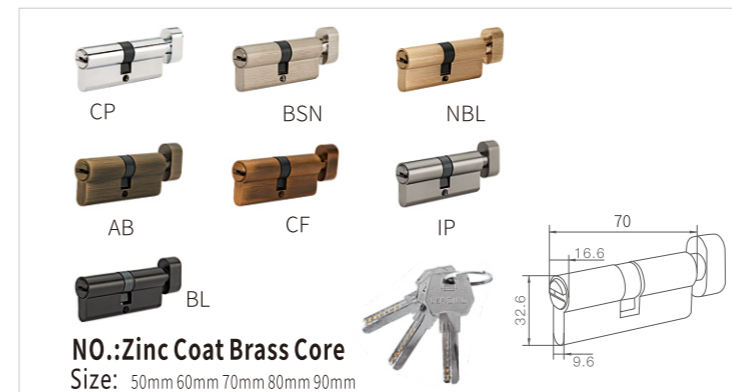

NO.:8530 Passage Style

NO.:Brass/Aluminium Coat Brass Core Cylinder
Size: 50mm 60mm 70mm 80mm 90mm

NO.:Brass Cylinder
Size: 50mm 60mm 70mm 80mm 90mm

NO.:8535 Passage Style

NO.:8550 Magnetic Style

NO.:Zinc Coat Brass Core
Size: 50mm 60mm 70mm 80mm 90mm

NO.:Aluminium Coat Brass Core
Size: 50mm 60mm 70mm 80mm 90mm

NO.:8553 Magnetic Style

NO.:60

NO.:6inch H Type Hydraulic Door Hinge
Material: Aluminium alloy

NO.:5inch E Type Hydraulic Door Hinge
Material: Aluminium alloy

NO.:60

NO.:5745

Stainless Steel

NO.:3D Adjustable Door Hinge (Left or Right)
Material: zinc alloy

NO.:6inch Flag Type Hydraulic Door Hinge (Left or Right)
Material: Aluminium alloy

SS CF AB IP BL NBL

NO.:5inch Butt Door Hinge
Material: Stainless steel