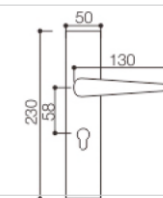

Material: Aluminum alloy

Door Thickness: 38-55mm

NO.:L5801A-013

Material: Aluminum alloy

Door Thickness: 38-55mm

NO.:L5801A-032

Material: Aluminum alloy

Door Thickness: 38-55mm

NO.:L5801A-016

Material: Aluminum alloy

Door Thickness: 38-55mm

DOOR LOCK HANDLE-(Aluminium Alloy Series)

NO.:L5801A-035

Material: Aluminum alloy

Door Thickness: 38-55mm

NO.:L5801A-049

Material: Aluminum alloy

Door Thickness: 38-55mm

NO.:L5801A-031

Material: Aluminum alloy

Door Thickness: 38-55mm

NO.:L5801A-055

Material: Aluminum alloy

Door Thickness: 38-55mm

NO.:L5801A-027

Material: Aluminum alloy

Door Thickness: 38-55mm

DOOR LOCK HANDLE-(Aluminium Alloy Series)

NO.:L5801A-005
Material: Aluminum alloy
Door Thickness: 38-55mm

NO.:L5801A-030
Material: Aluminum alloy
Door Thickness: 38-55mm