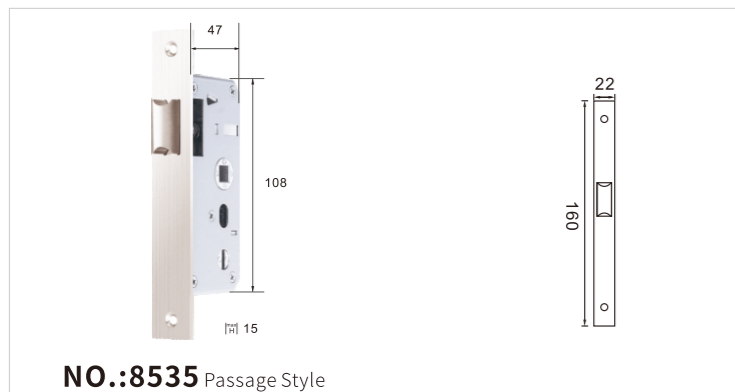

NO.:8530 Passage Style

NO.:Brass/Aluminium Coat Brass Core Cylinder
Size: 50mm 60mm 70mm 80mm 90mm

NO.:Brass Cylinder
Size: 50mm 60mm 70mm 80mm 90mm

NO.:8535 Passage Style

NO.:8550 Magnetic Style

NO.:Zinc Coat Brass Core
Size: 50mm 60mm 70mm 80mm 90mm