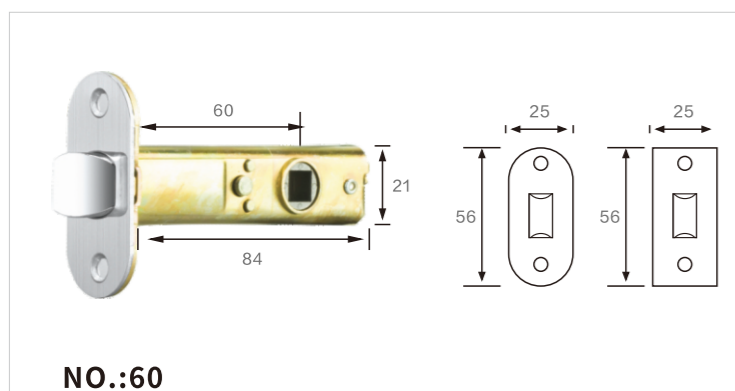

NO.:8530 Passage Style

NO.:Brass/Aluminium Coat Brass Core Cylinder
Size: 50mm 60mm 70mm 80mm 90mm

NO.:Brass Cylinder
Size: 50mm 60mm 70mm 80mm 90mm

NO.:8535 Passage Style

NO.:8550 Magnetic Style

NO.:Zinc Coat Brass Core
Size: 50mm 60mm 70mm 80mm 90mm

NO.:Aluminium Coat Brass Core
Size: 50mm 60mm 70mm 80mm 90mm

NO.:8553 Magnetic Style

NO.:60

NO.:6inch H Type Hydraulic Door Hinge
Material: Aluminium alloy

NO.:5inch E Type Hydraulic Door Hinge
Material: Aluminium alloy

NO.:60

NO.:5745

Stainless Steel

NO.:3D Adjustable Door Hinge (Left or Right)
Material: zinc alloy

NO.:6inch Flag Type Hydraulic Door Hinge (Left or Right)
Material: Aluminium alloy

SS CF AB IP BL NBL

NO.:5inch Butt Door Hinge
Material: Stainless steel