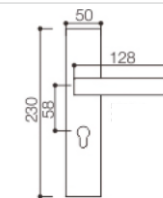

NO.:L5801A-016

Material: Aluminum alloy

Door Thickness: 38-55mm

DOOR LOCK HANDLE-(Aluminium Alloy Series)

NO.:L5801A-035

Material: Aluminum alloy

Door Thickness: 38-55mm

NO.:L5801A-049

Material: Aluminum alloy

Door Thickness: 38-55mm

NO.:L5801A-031

Material: Aluminum alloy

Door Thickness: 38-55mm

NO.:L5801A-055

Material: Aluminum alloy

Door Thickness: 38-55mm

NO.:L5801A-027

Material: Aluminum alloy

Door Thickness: 38-55mm

DOOR LOCK HANDLE-(Aluminium Alloy Series)

NO.:L5801A-005
Material: Aluminum alloy
Door Thickness: 38-55mm

NO.:L5801A-030
Material: Aluminum alloy
Door Thickness: 38-55mm

NO.:L5801A-033
Material: Aluminum alloy
Door Thickness: 38-55mm

NO.:L5801A-071
Material: Aluminum alloy
Door Thickness: 38-55mm

NO.:L5801A-086
Material: Aluminum alloy
Door Thickness: 38-55mm

NO.:L58-027
Material: Aluminum alloy
Door Thickness: 38-55mm