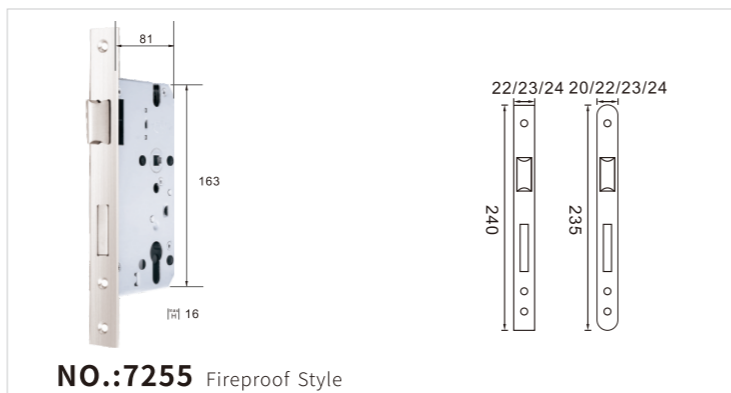

NO.:7255 Europe Silent Style