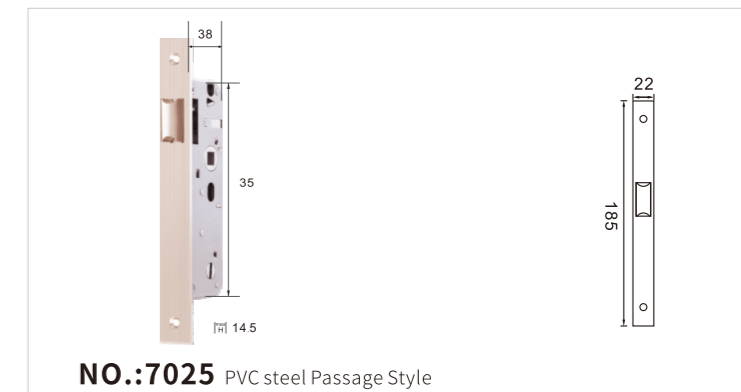

NO.:4230 PVC steel Passage Style

NO.:7025 PVC steel Passage Style