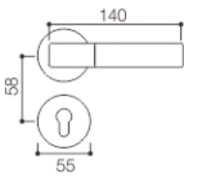

NO.:L52-090

Material: Aluminum alloy

Door Thickness: 38-55mm

NO.:L52-060

Material: Aluminum alloy

Door Thickness: 38-55mm

DOOR LOCK HANDLE-(Aluminium Alloy Series)

NO.:L52-063

Material: Aluminum alloy

Door Thickness: 38-55mm

NO.:L52-087

Material: Aluminum alloy

Door Thickness: 38-55mm

NO.:L52-089

Material: Aluminum alloy

Door Thickness: 38-55mm

NO.:L52-017

Material: Aluminum alloy

Door Thickness: 38-55mm

NO.:L52-055

Material: Aluminum alloy

Door Thickness: 38-55mm

NO.:L52-086

Material: Aluminum alloy

Door Thickness: 38-55mm

NO.:L52-071

Material: Aluminum alloy

Door Thickness: 38-55mm

NO.:L52-058

Material: Aluminum alloy

Door Thickness: 38-55mm

NO.:L52-031