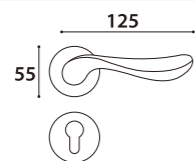

DOOR LOCK HANDLE-(Aluminium Alloy Series)

NO.:L28-004

Material: Aluminium alloy

Door Thickness: 38-55mm

NO.:L28-005

Material: Aluminium alloy

Door Thickness: 38-55mm

NO.:L28-007

Material: Aluminium alloy

Door Thickness: 38-55mm

NO.:L28-006

Material: Aluminium alloy

Door Thickness: 38-55mm

NO.:L28-012

Material: Aluminium alloy

Door Thickness: 38-55mm

NO.:L32-005

Material: Aluminium alloy

Door Thickness: 38-55mm

NO.:L201

Material: Aluminium alloy

Door Thickness: 38-55mm

NO.:L5801-008

Material: Aluminium alloy

Door Thickness: 38-55mm

NO.:L5802-012

Material: Aluminium alloy

Door Thickness: 38-55mm

NO.:L5801A-089

Material: Aluminum alloy

Door Thickness: 38-55mm

NO.:L5801A-088