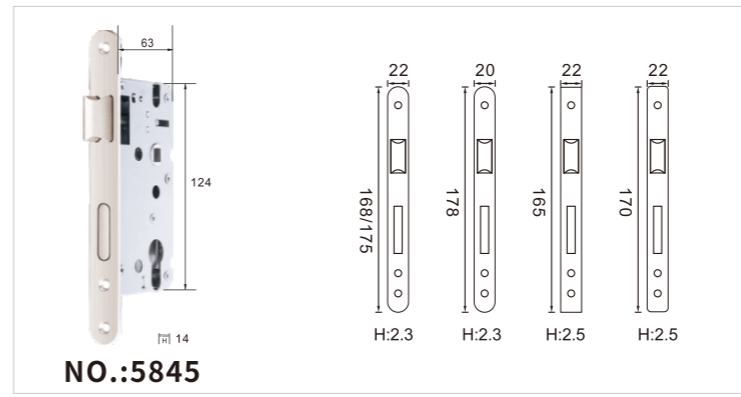

NO.:5045 Magnetic One Tongue
BS
thickness of door:38-55mm

NO.:5045 Magnetic TWO Tongues
BS
thickness of door:38-55mm

DOOR LOCK BODY

NO.:5045 Anti-Insertion Style

NO.:5045 Europe Style

NO.:5845

NO.:5845 With Bearing without ball with one ball with two balls