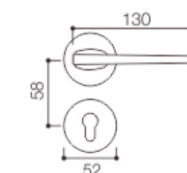

Door Lock Handles

DOOR LOCK HANDLE-(Aluminium Alloy Series)

NO.:L52-035

Material: Aluminum alloy
Door Thickness: 38-55mm

NO.:L52-065

Material: Aluminum alloy
Door Thickness: 38-55mm

NO.:L52-005

Material: Aluminum alloy
Door Thickness: 38-55mm

NO.:L52-068

Material: Aluminum alloy
Door Thickness: 38-55mm

NO.:L52-067

Material: Aluminum alloy
Door Thickness: 38-55mm

NO.:L52-069

Material: Aluminum alloy
Door Thickness: 38-55mm

NO.:L52-066

Material: Aluminum alloy
Door Thickness: 38-55mm

NO.:L52-059

Material: Aluminum alloy
Door Thickness: 38-55mm

NO.:L52-056

Material: Aluminum alloy
Door Thickness: 38-55mm

DOOR LOCK HANDLE-(Aluminium Alloy Series)

NO.:L52-070

Material: Aluminum alloy

Door Thickness: 38-55mm

NO.:L52-090

Material: Aluminum alloy

Door Thickness: 38-55mm

NO.:L52-060

Material: Aluminum alloy

Door Thickness: 38-55mm

DOOR LOCK HANDLE-(Aluminium Alloy Series)

NO.:L52-063