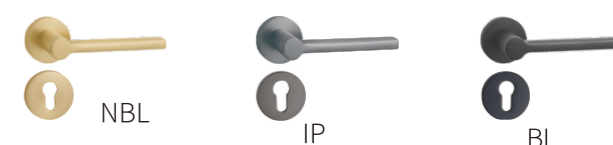

Door Lock Handles

DOOR LOCK HANDLE-(Aluminium Alloy Series)

NO.:L52-035

Material: Aluminum alloy
Door Thickness: 38-55mm

NO.:L52-065

Material: Aluminum alloy
Door Thickness: 38-55mm

NO.:L52-005

Material: Aluminum alloy
Door Thickness: 38-55mm

NO.:L52-068

Material: Aluminum alloy
Door Thickness: 38-55mm

NO.:L52-067

Material: Aluminum alloy
Door Thickness: 38-55mm

NO.:L52-069

Material: Aluminum alloy
Door Thickness: 38-55mm

NO.:L52-066

Material: Aluminum alloy
Door Thickness: 38-55mm

NO.:L52-059

Material: Aluminum alloy
Door Thickness: 38-55mm

NO.:L52-056

Material: Aluminum alloy
Door Thickness: 38-55mm

DOOR LOCK HANDLE-(Aluminium Alloy Series)

NO.:L52-070

Material: Aluminum alloy

Door Thickness: 38-55mm

NO.:L52-090

Material: Aluminum alloy

Door Thickness: 38-55mm

NO.:L52-060

Material: Aluminum alloy

Door Thickness: 38-55mm

DOOR LOCK HANDLE-(Aluminium Alloy Series)

NO.:L52-063