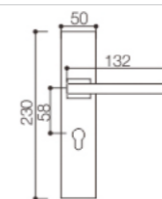

Door Thickness: 38-55mm

NO.:L5802-012

Material: Aluminium alloy

Door Thickness: 38-55mm

NO.:L5801A-089

Material: Aluminum alloy

Door Thickness: 38-55mm

NO.:L5801A-088

Material: Aluminum alloy

Door Thickness: 38-55mm

NO.:L5801A-013

Material: Aluminum alloy

Door Thickness: 38-55mm

NO.:L5801A-032

Material: Aluminum alloy

Door Thickness: 38-55mm

NO.:L5801A-016

Material: Aluminum alloy

Door Thickness: 38-55mm

DOOR LOCK HANDLE-(Aluminium Alloy Series)

NO.:L5801A-035

Material: Aluminum alloy

Door Thickness: 38-55mm

NO.:L5801A-049