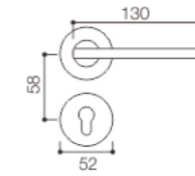

Door Thickness: 38-55mm

NO.:L52-013

Material: Aluminum alloy

Door Thickness: 38-55mm

NO.:L52-015

Material: Aluminum alloy

Door Thickness: 38-55mm

NO.:L52-016

Material: Aluminum alloy

Door Thickness: 38-55mm

DOOR LOCK HANDLE-(Aluminium Alloy Series)

NO.:L62-059
 Material: Aluminum alloy
 Door Thickness: 38-55mm

NO.:L62-087
 Material: Aluminum alloy
 Door Thickness: 38-55mm