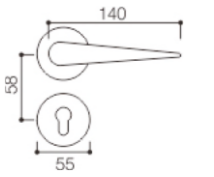

Material: Aluminum alloy

Door Thickness: 38-55mm

NO.:L52-029

Material: Aluminum alloy

Door Thickness: 38-55mm

NO.:L52-011

Material: Aluminum alloy

Door Thickness: 38-55mm

NO.:L52-033

Material: Aluminum alloy

Door Thickness: 38-55mm

NO.:L52-049

Material: Aluminum alloy

Door Thickness: 38-55mm

NO.:L52-012

Material: Aluminum alloy

Door Thickness: 38-55mm

NO.:L52-013

Material: Aluminum alloy

Door Thickness: 38-55mm

NO.:L52-015

Material: Aluminum alloy

Door Thickness: 38-55mm

NO.:L52-016

Material: Aluminum alloy

Door Thickness: 38-55mm

DOOR LOCK HANDLE-(Aluminium Alloy Series)

NO.:L62-059
 Material: Aluminum alloy
 Door Thickness: 38-55mm

NO.:L62-087
 Material: Aluminum alloy
 Door Thickness: 38-55mm