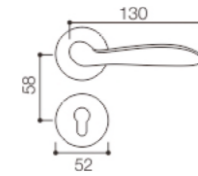

Material: Aluminum alloy

Door Thickness: 38-55mm

NO.:L52-029

Material: Aluminum alloy

Door Thickness: 38-55mm

NO.:L52-011

Material: Aluminum alloy

Door Thickness: 38-55mm

NO.:L52-033

Material: Aluminum alloy

Door Thickness: 38-55mm

NO.:L52-049

Material: Aluminum alloy

Door Thickness: 38-55mm

NO.:L52-012

Material: Aluminum alloy

Door Thickness: 38-55mm

NO.:L52-013

Material: Aluminum alloy

Door Thickness: 38-55mm

NO.:L52-015

Material: Aluminum alloy

Door Thickness: 38-55mm

NO.:L52-016

Material: Aluminum alloy

Door Thickness: 38-55mm

DOOR LOCK HANDLE-(Aluminium Alloy Series)

NO.:L62-059
 Material: Aluminum alloy
 Door Thickness: 38-55mm

NO.:L62-087
 Material: Aluminum alloy
 Door Thickness: 38-55mm