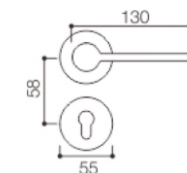

Door Lock Handles

DOOR LOCK HANDLE-(Aluminium Alloy Series)

NO.:L52-035

Material: Aluminum alloy
Door Thickness: 38-55mm

NO.:L52-065

Material: Aluminum alloy
Door Thickness: 38-55mm

NO.:L52-005

Material: Aluminum alloy
Door Thickness: 38-55mm

NO.:L52-068

Material: Aluminum alloy
Door Thickness: 38-55mm

NO.:L52-067

Material: Aluminum alloy
Door Thickness: 38-55mm

NO.:L52-069

Material: Aluminum alloy
Door Thickness: 38-55mm

NO.:L52-066

Material: Aluminum alloy
Door Thickness: 38-55mm

NO.:L52-059

Material: Aluminum alloy
Door Thickness: 38-55mm

NO.:L52-056

Material: Aluminum alloy
Door Thickness: 38-55mm

DOOR LOCK HANDLE-(Aluminium Alloy Series)

NO.:L52-070

Material: Aluminum alloy

Door Thickness: 38-55mm

NO.:L52-090

Material: Aluminum alloy

Door Thickness: 38-55mm

NO.:L52-060

Material: Aluminum alloy

Door Thickness: 38-55mm

DOOR LOCK HANDLE-(Aluminium Alloy Series)

NO.:L52-063