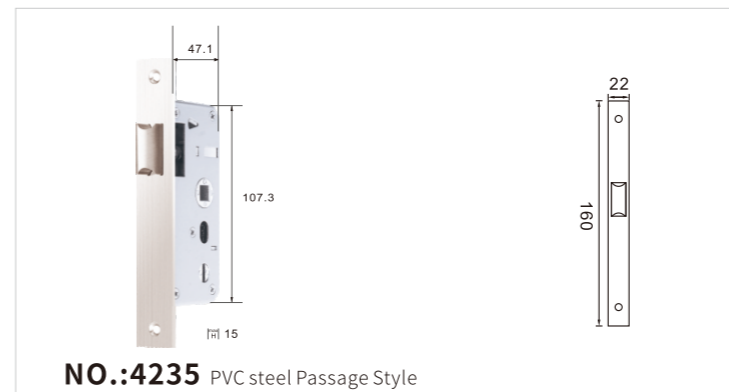

NO.:4225 PVC steel Passage Style

NO.:7025 PVC steel Passage Style

NO.:4235 PVC steel Passage Style