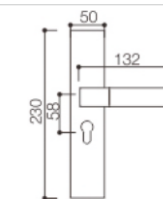

NO.:L5801A-016

Material: Aluminum alloy

Door Thickness: 38-55mm

DOOR LOCK HANDLE-(Aluminium Alloy Series)

NO.:L5801A-035

Material: Aluminum alloy

Door Thickness: 38-55mm

NO.:L5801A-049

Material: Aluminum alloy

Door Thickness: 38-55mm

NO.:L5801A-031

Material: Aluminum alloy

Door Thickness: 38-55mm

NO.:L5801A-055

Material: Aluminum alloy

Door Thickness: 38-55mm

NO.:L5801A-027

Material: Aluminum alloy

Door Thickness: 38-55mm

DOOR LOCK HANDLE-(Aluminium Alloy Series)

NO.:L5801A-005
Material: Aluminum alloy
Door Thickness: 38-55mm

NO.:L5801A-030
Material: Aluminum alloy
Door Thickness: 38-55mm

NO.:L5801A-033
Material: Aluminum alloy
Door Thickness: 38-55mm

NO.:L5801A-071
Material: Aluminum alloy
Door Thickness: 38-55mm

NO.:L5801A-086
Material: Aluminum alloy
Door Thickness: 38-55mm

NO.:L58-027
Material: Aluminum alloy
Door Thickness: 38-55mm