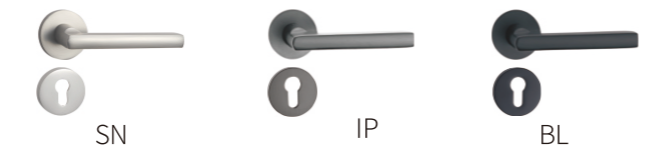

Material: Aluminum alloy

Door Thickness: 38-55mm

NO.:L52-029

Material: Aluminum alloy

Door Thickness: 38-55mm

NO.:L52-011

Material: Aluminum alloy

Door Thickness: 38-55mm