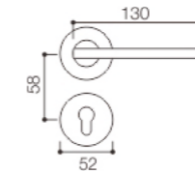

Material: Aluminum alloy

Door Thickness: 38-55mm

**NO.:L52-012**

Material: Aluminum alloy

Door Thickness: 38-55mm

**NO.:L52-013**

Material: Aluminum alloy

Door Thickness: 38-55mm

**NO.:L52-015**

Material: Aluminum alloy

Door Thickness: 38-55mm

**NO.:L52-016**

Material: Aluminum alloy

Door Thickness: 38-55mm

**DOOR LOCK HANDLE-(Aluminium Alloy Series)**

 NBL    
  IP    
  BL  
**NO.:L62-059**  
 Material: Aluminum alloy  
 Door Thickness: 38-55mm  
 Technical drawing showing dimensions: 135mm length, 58mm height, 52mm width.

 CF    
  IP    
  BL  
**NO.:L62-025**  
 Material: Aluminum alloy  
 Door Thickness: 38-55mm  
 Technical drawing showing dimensions: 130mm length, 58mm height, 52mm width.

 NBL    
  IP    
  BL  
**NO.:L62-088**  
 Material: Aluminum alloy  
 Door Thickness: 38-55mm  
 Technical drawing showing dimensions: 130mm length, 58mm height, 52mm width.

 NBL    
  IP    
  BL  
**NO.:L62-087**  
 Material: Aluminum alloy  
 Door Thickness: 38-55mm  
 Technical drawing showing dimensions: 135mm length, 58mm height, 52mm width.

 NBL    
  IP    
  BL  
**NO.:L62-089**  
 Material: Aluminum alloy  
 Door Thickness: 38-55mm  
 Technical drawing showing dimensions: 133mm length, 58mm height, 52mm width.