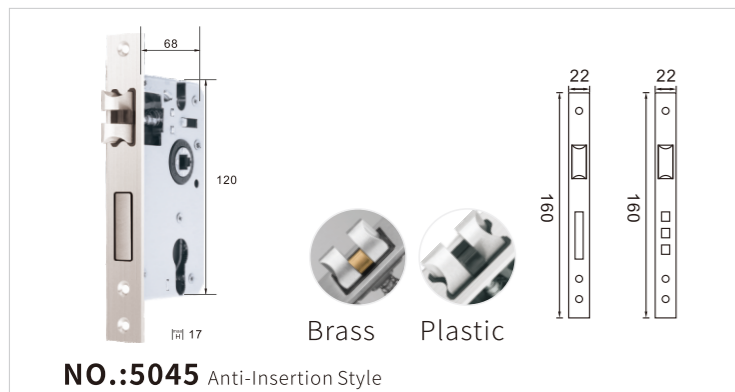

**NO.:5845**  
 BS  
 thickness of door:38-55mm

**NO.:5045** Magnetic One Tongue  
 BS

**NO.:5045** Magnetic TWO Tongues  
 BS

DOOR LOCK BODY

DOOR LOCK BODY

**NO.:7250** Anti-Insertion Silent Style

**NO.:7250**