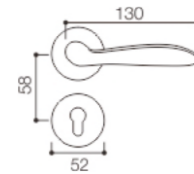

Material: Aluminum alloy

Door Thickness: 38-55mm

**NO.:L52-012**

Material: Aluminum alloy

Door Thickness: 38-55mm

**NO.:L52-013**

Material: Aluminum alloy

Door Thickness: 38-55mm

**NO.:L52-015**

Material: Aluminum alloy

Door Thickness: 38-55mm

**NO.:L52-016**

Material: Aluminum alloy

Door Thickness: 38-55mm

**DOOR LOCK HANDLE-(Aluminium Alloy Series)**

 NBL    
  IP    
  BL  
**NO.:L62-059**  
 Material: Aluminum alloy  
 Door Thickness: 38-55mm  
 Technical drawing showing dimensions: 135mm length, 58mm height, 52mm width.

 CF    
  IP    
  BL  
**NO.:L62-025**  
 Material: Aluminum alloy  
 Door Thickness: 38-55mm  
 Technical drawing showing dimensions: 130mm length, 58mm height, 52mm width.

 NBL    
  IP    
  BL  
**NO.:L62-088**  
 Material: Aluminum alloy  
 Door Thickness: 38-55mm  
 Technical drawing showing dimensions: 130mm length, 58mm height, 52mm width.

 NBL    
  IP    
  BL  
**NO.:L62-087**  
 Material: Aluminum alloy  
 Door Thickness: 38-55mm  
 Technical drawing showing dimensions: 135mm length, 58mm height, 52mm width.

 NBL    
  IP    
  BL  
**NO.:L62-089**  
 Material: Aluminum alloy  
 Door Thickness: 38-55mm  
 Technical drawing showing dimensions: 133mm length, 58mm height, 52mm width.