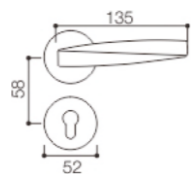

**DOOR LOCK HANDLE-(Aluminium Alloy Series)**

**NO.:L52-070**

Material: Aluminum alloy

Door Thickness: 38-55mm

**NO.:L52-090**

Material: Aluminum alloy

Door Thickness: 38-55mm

**NO.:L52-060**

Material: Aluminum alloy

Door Thickness: 38-55mm

**DOOR LOCK HANDLE-(Aluminium Alloy Series)**

**NO.:L52-063**

Material: Aluminum alloy

Door Thickness: 38-55mm

**NO.:L52-087**

Material: Aluminum alloy

Door Thickness: 38-55mm

**NO.:L52-089**

Material: Aluminum alloy

Door Thickness: 38-55mm

**NO.:L52-017**

Material: Aluminum alloy

Door Thickness: 38-55mm

**NO.:L52-055**

**NO.:L52-015**

Material: Aluminum alloy

Door Thickness: 38-55mm

**NO.:L52-016**

Material: Aluminum alloy

Door Thickness: 38-55mm

**DOOR LOCK HANDLE-(Aluminium Alloy Series)**

 NBL    
  IP    
  BL  
**NO.:L62-059**  
 Material: Aluminum alloy  
 Door Thickness: 38-55mm  
 Technical drawing showing dimensions: 135mm length, 58mm height, 52mm width.