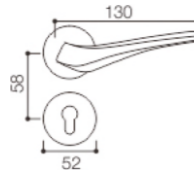

Material: Aluminum alloy

Door Thickness: 38-55mm

**NO.:L52-086**

Material: Aluminum alloy

Door Thickness: 38-55mm

**NO.:L52-071**

Material: Aluminum alloy

Door Thickness: 38-55mm

**NO.:L52-058**

Material: Aluminum alloy

Door Thickness: 38-55mm

**NO.:L52-031**

Material: Aluminum alloy

Door Thickness: 38-55mm

**NO.:L52-029**

Material: Aluminum alloy

Door Thickness: 38-55mm

**NO.:L52-011**

Material: Aluminum alloy

Door Thickness: 38-55mm

**NO.:L52-033**

Material: Aluminum alloy

Door Thickness: 38-55mm

**NO.:L52-049**

**NO.:L52-015**

Material: Aluminum alloy

Door Thickness: 38-55mm

**NO.:L52-016**

Material: Aluminum alloy

Door Thickness: 38-55mm

**DOOR LOCK HANDLE-(Aluminium Alloy Series)**

 NBL    
  IP    
  BL  
**NO.:L62-059**  
 Material: Aluminum alloy  
 Door Thickness: 38-55mm  
 Technical drawing showing dimensions: 135mm length, 58mm height, 52mm width.