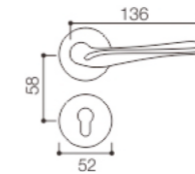

NO.:L52-031

Material: Aluminum alloy

Door Thickness: 38-55mm