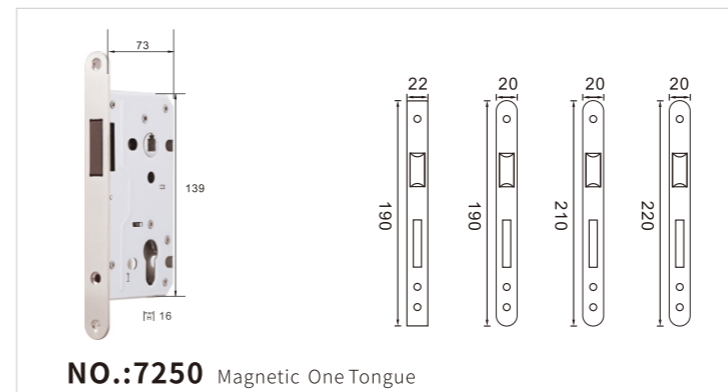

**NO.:5845**  
 BS  
 thickness of door:38-55mm

**NO.:5045** Magnetic One Tongue  
 BS

**NO.:5045** Magnetic TWO Tongues  
 BS

DOOR LOCK BODY

DOOR LOCK BODY

**NO.:7250** Anti-Insertion Silent Style

**NO.:7250**