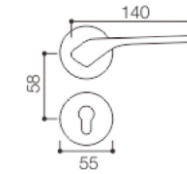

Material: Aluminum alloy

Door Thickness: 38-55mm

**NO.:L52-086**

Material: Aluminum alloy

Door Thickness: 38-55mm

**NO.:L52-071**

Material: Aluminum alloy

Door Thickness: 38-55mm

**NO.:L52-058**

Material: Aluminum alloy

Door Thickness: 38-55mm

**NO.:L52-031**

Material: Aluminum alloy

Door Thickness: 38-55mm

**NO.:L52-029**

Material: Aluminum alloy

Door Thickness: 38-55mm

**NO.:L52-011**

Material: Aluminum alloy

Door Thickness: 38-55mm

**NO.:L52-033**

Material: Aluminum alloy

Door Thickness: 38-55mm

**NO.:L52-049**

**NO.:L52-015**

Material: Aluminum alloy

Door Thickness: 38-55mm

**NO.:L52-016**

Material: Aluminum alloy

Door Thickness: 38-55mm

**DOOR LOCK HANDLE-(Aluminium Alloy Series)**

 NBL    
  IP    
  BL  
**NO.:L62-059**  
 Material: Aluminum alloy  
 Door Thickness: 38-55mm  
 Technical drawing showing dimensions: 135mm length, 58mm height, 52mm width.