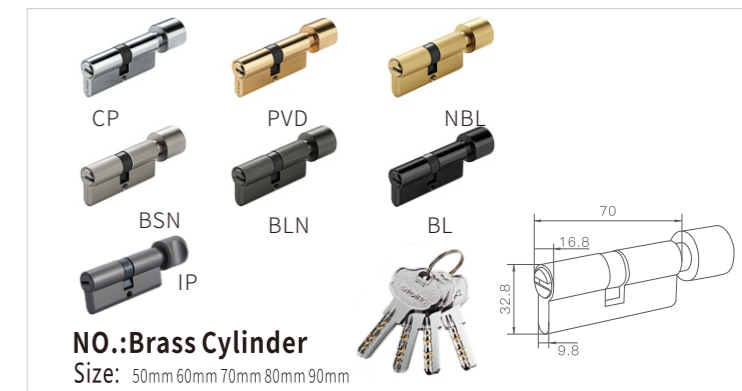

**NO.:8535** Passage Style

**NO.:8550** Magnetic Style

**NO.:8553** Magnetic Style

**NO.:60**

**NO.:60**

**NO.:5745**

Stainless Steel

# 5 / DOOR LOCK CYLINDER

**NO.:Brass/Aluminium Coat Brass Core Cylinder**  
Size: 50mm 60mm 70mm 80mm 90mm

**NO.:Brass Cylinder**  
Size: 50mm 60mm 70mm 80mm 90mm

**NO.:Zinc Coat Brass Core**  
Size: 50mm 60mm 70mm 80mm 90mm