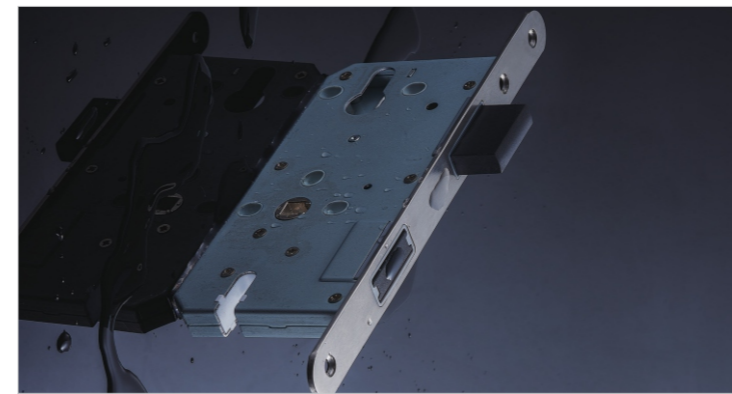

DOOR LOCK HANDLE-(Aluminium Alloy Series)

NO.:L5801A-005
Material: Aluminum alloy
Door Thickness: 38-55mm

NO.:L5801A-030
Material: Aluminum alloy
Door Thickness: 38-55mm

NO.:L5801A-033
Material: Aluminum alloy
Door Thickness: 38-55mm

NO.:L5801A-071
Material: Aluminum alloy
Door Thickness: 38-55mm

NO.:L5801A-086
Material: Aluminum alloy
Door Thickness: 38-55mm

NO.:L58-027
Material: Aluminum alloy
Door Thickness: 38-55mm

NO.:L58-028
Material: Aluminum alloy
Door Thickness: 38-55mm

NO.:L58-027
Material: Aluminum alloy
Door Thickness: 38-55mm

DOOR LOCK BODY

4 DOOR LOCK BODY

NO.:7255
BS IP MBL
thickness of door:38-55mm

NO.:7250
BS CF
thickness of door:38-55mm

NO.:7255 Magnetic TWO Tongues
BS MBL
thickness of door:38-55mm

NO.:7255 Magnetic One Tongue
BS
thickness of door:38-55mm

NO.:5853 Magnetic One Tongue
BS

NO.:5845
BS
thickness of door:38-55mm

NO.:5045 Magnetic One Tongue
BS

NO.:5045 Magnetic TWO Tongues
BS