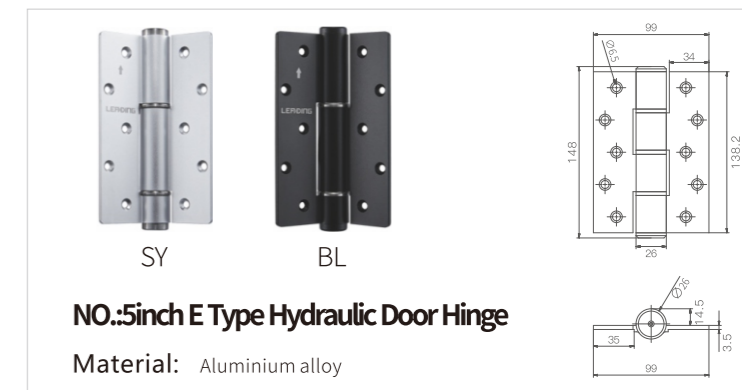

**NO.:8535** Passage Style

**NO.:8550** Magnetic Style

**NO.:8553** Magnetic Style

**NO.:60**

**NO.:60**

**NO.:5745**

Stainless Steel

# 5 / DOOR LOCK CYLINDER

**NO.:Brass/Aluminium Coat Brass Core Cylinder**  
Size: 50mm 60mm 70mm 80mm 90mm

**NO.:Brass Cylinder**  
Size: 50mm 60mm 70mm 80mm 90mm

**NO.:Zinc Coat Brass Core**  
Size: 50mm 60mm 70mm 80mm 90mm

**NO.:Aluminium Coat Brass Core**  
Size: 50mm 60mm 70mm 80mm 90mm

**NO.:6inch H Type Hydraulic Door Hinge**  
Material: Aluminium alloy

**NO.:5inch E Type Hydraulic Door Hinge**  
Material: Aluminium alloy