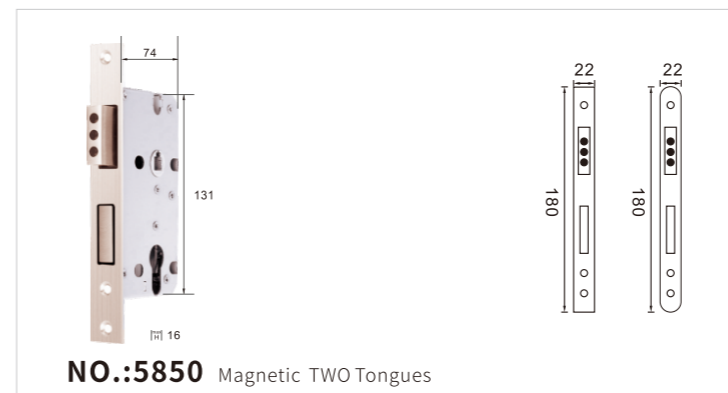

**NO.:5845**  
 BS  
 thickness of door:38-55mm

**NO.:5045** Magnetic One Tongue  
 BS

**NO.:5045** Magnetic TWO Tongues  
 BS

DOOR LOCK BODY

DOOR LOCK BODY

**NO.:7250** Anti-Insertion Silent Style

**NO.:7250**