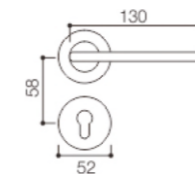

Material: Aluminum alloy

Door Thickness: 38-55mm

**DOOR LOCK HANDLE-(Aluminium Alloy Series)**

**NO.:L52-063**

Material: Aluminum alloy

Door Thickness: 38-55mm

**NO.:L52-087**

Material: Aluminum alloy

Door Thickness: 38-55mm

**NO.:L52-089**

Material: Aluminum alloy

Door Thickness: 38-55mm

**NO.:L52-017**

Material: Aluminum alloy

Door Thickness: 38-55mm

**NO.:L52-055**

Material: Aluminum alloy

Door Thickness: 38-55mm

**NO.:L52-086**

Material: Aluminum alloy

Door Thickness: 38-55mm

**NO.:L52-071**

Material: Aluminum alloy

Door Thickness: 38-55mm

**NO.:L52-015**

Material: Aluminum alloy

Door Thickness: 38-55mm

**NO.:L52-016**

Material: Aluminum alloy

Door Thickness: 38-55mm

**DOOR LOCK HANDLE-(Aluminium Alloy Series)**

 NBL    
  IP    
  BL  
**NO.:L62-059**  
 Material: Aluminum alloy  
 Door Thickness: 38-55mm  
 Technical drawing showing dimensions: 135mm length, 58mm height, 52mm width.