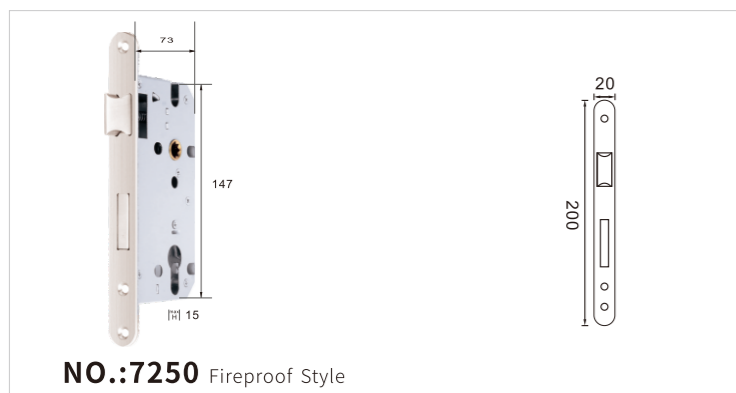

NO.:7250 Anti-Insertion Silent Style