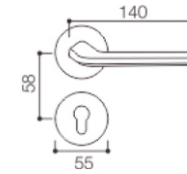

**NO.:L52-015**

Material: Aluminum alloy

Door Thickness: 38-55mm

**NO.:L52-016**

Material: Aluminum alloy

Door Thickness: 38-55mm

**DOOR LOCK HANDLE-(Aluminium Alloy Series)**

 NBL    
  IP    
  BL  
**NO.:L62-059**  
 Material: Aluminum alloy  
 Door Thickness: 38-55mm  
 Technical drawing showing dimensions: 135mm length, 58mm height, 52mm width.

 CF    
  IP    
  BL  
**NO.:L62-025**  
 Material: Aluminum alloy  
 Door Thickness: 38-55mm  
 Technical drawing showing dimensions: 130mm length, 58mm height, 52mm width.

 NBL    
  IP    
  BL  
**NO.:L62-088**  
 Material: Aluminum alloy  
 Door Thickness: 38-55mm  
 Technical drawing showing dimensions: 130mm length, 58mm height, 52mm width.

**DOOR LOCK HANDLE-(Aluminium Alloy Series)**

 AB    
  CF  
**NO.:LH32-072**  
 Material: Aluminum alloy  
 Door Thickness: 38-55mm  
 Technical drawing showing dimensions: 130mm length, 58mm height, 52mm width.

 NBL    
  IP    
  BL  
**NO.:L62-087**  
 Material: Aluminum alloy  
 Door Thickness: 38-55mm  
 Technical drawing showing dimensions: 135mm length, 58mm height, 52mm width.

 NBL    
  IP    
  BL  
**NO.:L62-089**  
 Material: Aluminum alloy  
 Door Thickness: 38-55mm  
 Technical drawing showing dimensions: 133mm length, 58mm height, 52mm width.