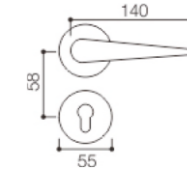

Door Thickness: 38-55mm

**NO.:L52-011**

Material: Aluminum alloy

Door Thickness: 38-55mm

**NO.:L52-033**

Material: Aluminum alloy

Door Thickness: 38-55mm

**NO.:L52-049**

Material: Aluminum alloy

Door Thickness: 38-55mm

**NO.:L52-012**

Material: Aluminum alloy

Door Thickness: 38-55mm

**NO.:L52-013**

Material: Aluminum alloy

Door Thickness: 38-55mm

**NO.:L52-015**

Material: Aluminum alloy

Door Thickness: 38-55mm

**NO.:L52-016**

Material: Aluminum alloy

Door Thickness: 38-55mm

**DOOR LOCK HANDLE-(Aluminium Alloy Series)**

 NBL    
  IP    
  BL  
**NO.:L62-059**  
 Material: Aluminum alloy  
 Door Thickness: 38-55mm  
 Technical drawing showing dimensions: 135mm length, 58mm height, 52mm width.

 CF    
  IP    
  BL  
**NO.:L62-025**  
 Material: Aluminum alloy  
 Door Thickness: 38-55mm  
 Technical drawing showing dimensions: 130mm length, 58mm height, 52mm width.

 NBL    
  IP    
  BL  
**NO.:L62-088**  
 Material: Aluminum alloy  
 Door Thickness: 38-55mm  
 Technical drawing showing dimensions: 130mm length, 58mm height, 52mm width.