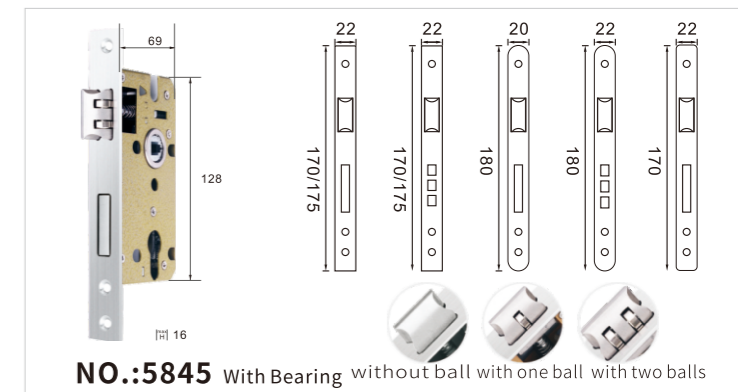

**NO.:5845**  
 BS  
 thickness of door:38-55mm

**NO.:5045** Magnetic One Tongue  
 BS

**NO.:5045** Magnetic TWO Tongues  
 BS

DOOR LOCK BODY

DOOR LOCK BODY

**NO.:7250** Anti-Insertion Silent Style

**NO.:7250**