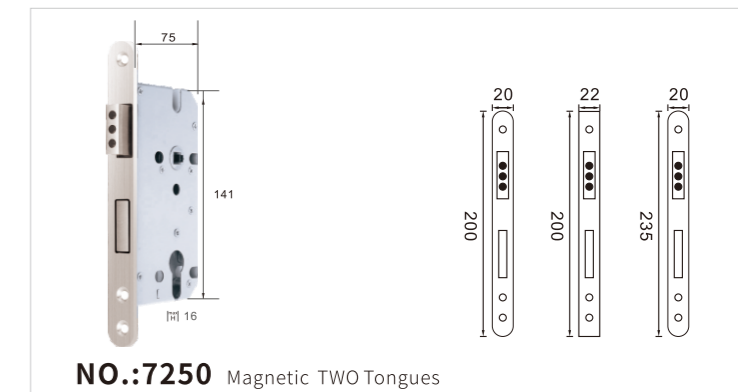

**NO.:5845**  
 BS  
 thickness of door:38-55mm

**NO.:5045** Magnetic One Tongue  
 BS

**NO.:5045** Magnetic TWO Tongues  
 BS

DOOR LOCK BODY

DOOR LOCK BODY

**NO.:7250** Anti-Insertion Silent Style

**NO.:7250**