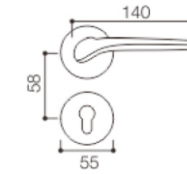

**DOOR LOCK HANDLE-(Aluminium Alloy Series)**

**NO.:L52-070**

Material: Aluminum alloy

Door Thickness: 38-55mm

**NO.:L52-090**

Material: Aluminum alloy

Door Thickness: 38-55mm

**NO.:L52-060**

Material: Aluminum alloy

Door Thickness: 38-55mm

**DOOR LOCK HANDLE-(Aluminium Alloy Series)**

**NO.:L52-063**

Material: Aluminum alloy

Door Thickness: 38-55mm

**NO.:L52-087**

Material: Aluminum alloy

Door Thickness: 38-55mm

**NO.:L52-089**

Material: Aluminum alloy

Door Thickness: 38-55mm

**NO.:L52-017**

Material: Aluminum alloy

Door Thickness: 38-55mm

**NO.:L52-055**

**NO.:L52-015**

Material: Aluminum alloy

Door Thickness: 38-55mm

**NO.:L52-016**

Material: Aluminum alloy

Door Thickness: 38-55mm

**DOOR LOCK HANDLE-(Aluminium Alloy Series)**

 NBL    
  IP    
  BL  
**NO.:L62-059**  
 Material: Aluminum alloy  
 Door Thickness: 38-55mm  
 Technical drawing showing dimensions: 135mm length, 58mm height, 52mm width.