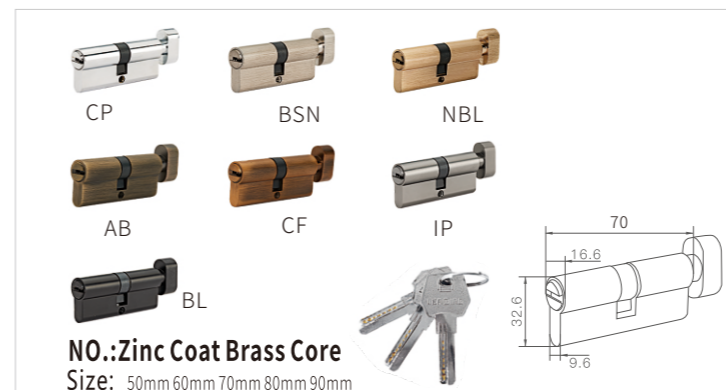

**NO.:7260** Fireproof Style

**NO.:4235** PVC steel Passage Style

**NO.:7025** PVC steel Passage Style

**NO.:7030** PVC steel Passage Style

**NO.:7035** PVC steel Passage Style

**NO.:8520** Passage Style

**NO.:8530** Passage Style

**NO.:8535** Passage Style

**NO.:8550** Magnetic Style

**NO.:8553** Magnetic Style

**NO.:60**

**NO.:60**

**NO.:5745**

Stainless Steel

# 5 / DOOR LOCK CYLINDER

**NO.:Brass/Aluminium Coat Brass Core Cylinder**  
Size: 50mm 60mm 70mm 80mm 90mm

**NO.:Brass Cylinder**  
Size: 50mm 60mm 70mm 80mm 90mm

**NO.:Zinc Coat Brass Core**  
Size: 50mm 60mm 70mm 80mm 90mm