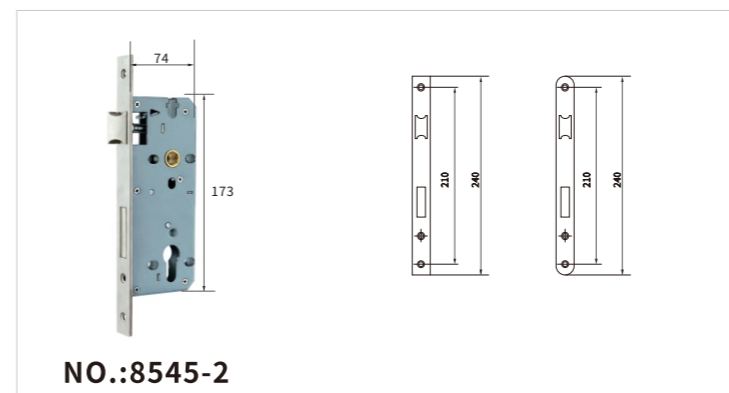

NO.:8545 Magnetic TWO Tongues