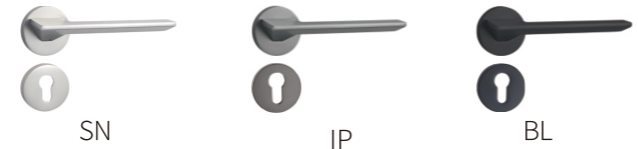

Material: Aluminum alloy

Door Thickness: 38-55mm

**NO.:L52-012**

Material: Aluminum alloy

Door Thickness: 38-55mm

**NO.:L52-013**

Material: Aluminum alloy

Door Thickness: 38-55mm

**NO.:L52-015**

Material: Aluminum alloy

Door Thickness: 38-55mm

**NO.:L52-016**

Material: Aluminum alloy

Door Thickness: 38-55mm

**DOOR LOCK HANDLE-(Aluminium Alloy Series)**

 NBL    
  IP    
  BL  
**NO.:L62-059**  
 Material: Aluminum alloy  
 Door Thickness: 38-55mm  
 Technical drawing showing dimensions: 135mm length, 58mm height, 52mm width.