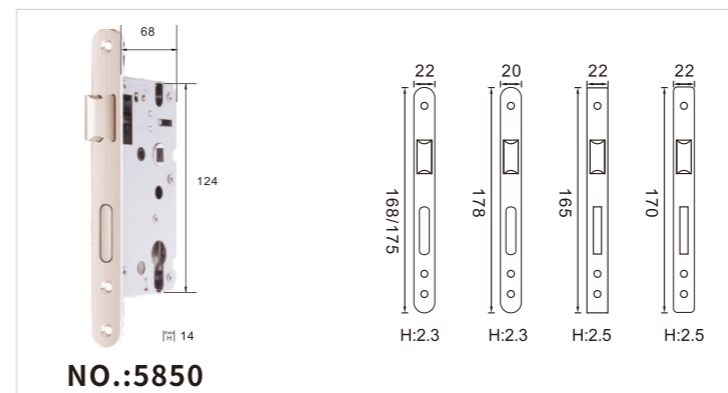

**NO.:5845**  
 BS  
 thickness of door:38-55mm

**NO.:5045** Magnetic One Tongue  
 BS

**NO.:5045** Magnetic TWO Tongues  
 BS

DOOR LOCK BODY

DOOR LOCK BODY

**NO.:7250** Anti-Insertion Silent Style

**NO.:7250**