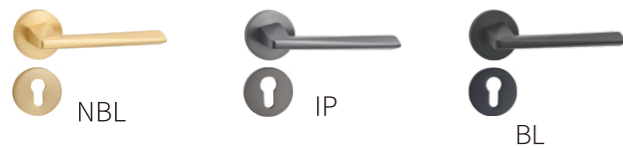

**DOOR LOCK HANDLE-(Aluminium Alloy Series)**

**NO.:L52-070**

Material: Aluminum alloy

Door Thickness: 38-55mm

**NO.:L52-090**

Material: Aluminum alloy

Door Thickness: 38-55mm

**NO.:L52-060**

Material: Aluminum alloy

Door Thickness: 38-55mm

**DOOR LOCK HANDLE-(Aluminium Alloy Series)**

**NO.:L52-063**

Material: Aluminum alloy

Door Thickness: 38-55mm

**NO.:L52-087**

Material: Aluminum alloy

Door Thickness: 38-55mm

**NO.:L52-089**

Material: Aluminum alloy

Door Thickness: 38-55mm

**NO.:L52-017**

Material: Aluminum alloy

Door Thickness: 38-55mm

**NO.:L52-055**

Material: Aluminum alloy

Door Thickness: 38-55mm

**NO.:L52-086**

Material: Aluminum alloy

Door Thickness: 38-55mm

**NO.:L52-071**

Material: Aluminum alloy

Door Thickness: 38-55mm