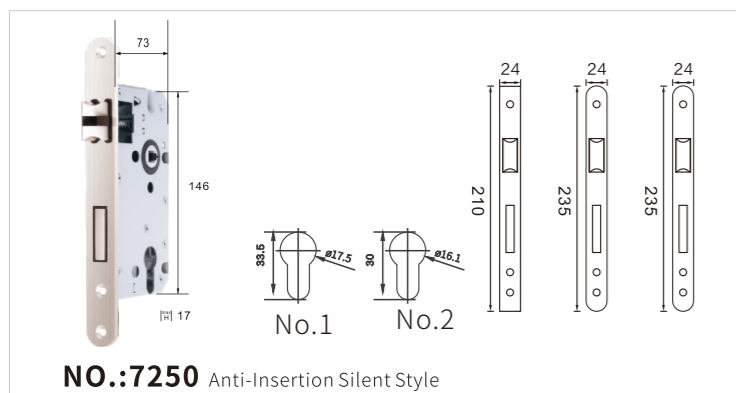

**NO.:5845**  
 BS  
 thickness of door:38-55mm

**NO.:5045** Magnetic One Tongue  
 BS

**NO.:5045** Magnetic TWO Tongues  
 BS

DOOR LOCK BODY

DOOR LOCK BODY

**NO.:7250** Anti-Insertion Silent Style

**NO.:7250**