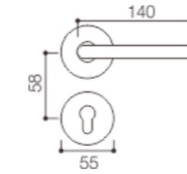

Material: Aluminum alloy

Door Thickness: 38-55mm

**NO.:L52-086**

Material: Aluminum alloy

Door Thickness: 38-55mm

**NO.:L52-071**

Material: Aluminum alloy

Door Thickness: 38-55mm

**NO.:L52-058**

Material: Aluminum alloy

Door Thickness: 38-55mm

**NO.:L52-031**

Material: Aluminum alloy

Door Thickness: 38-55mm

**NO.:L52-029**

Material: Aluminum alloy

Door Thickness: 38-55mm

**NO.:L52-011**

Material: Aluminum alloy

Door Thickness: 38-55mm

**NO.:L52-033**

Material: Aluminum alloy

Door Thickness: 38-55mm

**NO.:L52-049**

**NO.:L52-015**

Material: Aluminum alloy

Door Thickness: 38-55mm

**NO.:L52-016**

Material: Aluminum alloy

Door Thickness: 38-55mm

**DOOR LOCK HANDLE-(Aluminium Alloy Series)**

 NBL    
  IP    
  BL  
**NO.:L62-059**  
 Material: Aluminum alloy  
 Door Thickness: 38-55mm  
 Technical drawing showing dimensions: 135mm length, 58mm height, 52mm width.