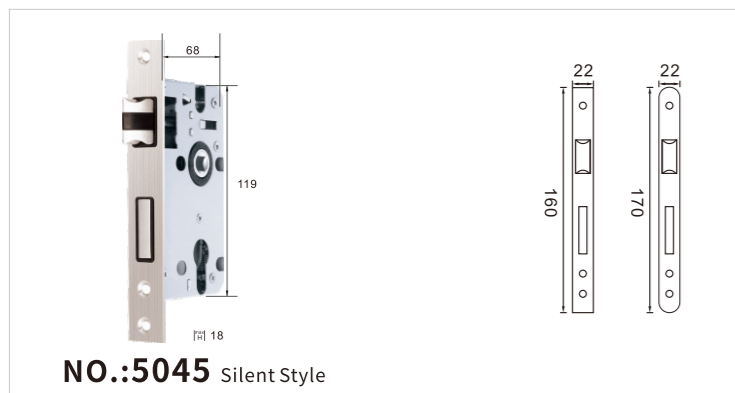

**NO.:5845**  
 BS  
 thickness of door:38-55mm

**NO.:5045** Magnetic One Tongue  
 BS

**NO.:5045** Magnetic TWO Tongues  
 BS

DOOR LOCK BODY

DOOR LOCK BODY

**NO.:7250** Anti-Insertion Silent Style

**NO.:7250**