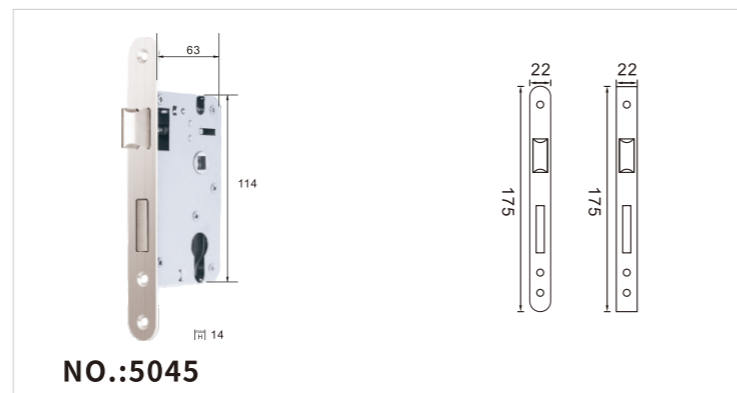

**NO.:5845**  
 BS  
 thickness of door:38-55mm

**NO.:5045** Magnetic One Tongue  
 BS

**NO.:5045** Magnetic TWO Tongues  
 BS

DOOR LOCK BODY

DOOR LOCK BODY

**NO.:7250** Anti-Insertion Silent Style

**NO.:7250**