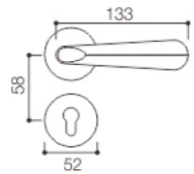

## DOOR LOCK HANDLE-(Aluminium Alloy Series)

**NO.:L52-035**  
 Material: Aluminum alloy  
 Door Thickness: 38-55mm

**NO.:L52-065**  
 Material: Aluminum alloy  
 Door Thickness: 38-55mm

**NO.:L52-005**  
 Material: Aluminum alloy  
 Door Thickness: 38-55mm

**NO.:L52-066**  
 Material: Aluminum alloy  
 Door Thickness: 38-55mm

**NO.:L52-059**  
 Material: Aluminum alloy  
 Door Thickness: 38-55mm

**NO.:L52-056**  
 Material: Aluminum alloy  
 Door Thickness: 38-55mm

**DOOR LOCK HANDLE-(Aluminium Alloy Series)**

**NO.:L52-070**

Material: Aluminum alloy

Door Thickness: 38-55mm

**NO.:L52-090**

Material: Aluminum alloy

Door Thickness: 38-55mm

**NO.:L52-060**

Material: Aluminum alloy

Door Thickness: 38-55mm

**DOOR LOCK HANDLE-(Aluminium Alloy Series)**

**NO.:L52-063**

Material: Aluminum alloy

Door Thickness: 38-55mm

**NO.:L52-087**

Material: Aluminum alloy