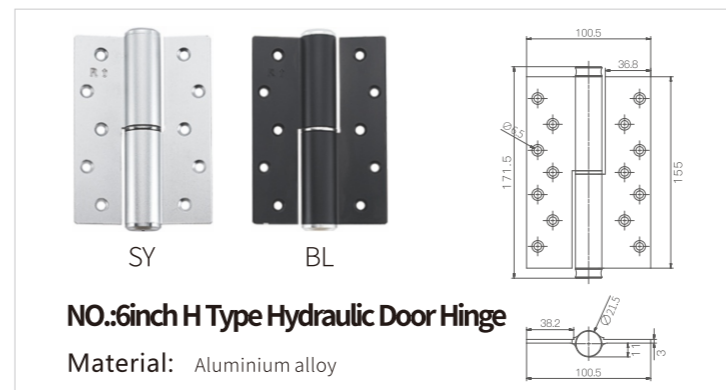

**NO.:8535** Passage Style

**NO.:8550** Magnetic Style

**NO.:8553** Magnetic Style

**NO.:60**

**NO.:60**

**NO.:5745**

Stainless Steel

# 5 / DOOR LOCK CYLINDER

**NO.:Brass/Aluminium Coat Brass Core Cylinder**  
Size: 50mm 60mm 70mm 80mm 90mm

**NO.:Brass Cylinder**  
Size: 50mm 60mm 70mm 80mm 90mm

**NO.:Zinc Coat Brass Core**  
Size: 50mm 60mm 70mm 80mm 90mm

**NO.:Aluminium Coat Brass Core**  
Size: 50mm 60mm 70mm 80mm 90mm

**NO.:6inch H Type Hydraulic Door Hinge**  
Material: Aluminium alloy

**NO.:5inch E Type Hydraulic Door Hinge**  
Material: Aluminium alloy