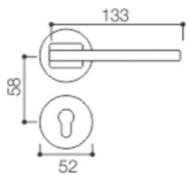

**NO.:L52-066**  
 Material: Aluminum alloy  
 Door Thickness: 38-55mm

**NO.:L52-059**  
 Material: Aluminum alloy  
 Door Thickness: 38-55mm

**NO.:L52-056**  
 Material: Aluminum alloy  
 Door Thickness: 38-55mm

**DOOR LOCK HANDLE-(Aluminium Alloy Series)**

**NO.:L52-070**

Material: Aluminum alloy

Door Thickness: 38-55mm

**NO.:L52-090**

Material: Aluminum alloy

Door Thickness: 38-55mm

**NO.:L52-060**

Material: Aluminum alloy

Door Thickness: 38-55mm

**DOOR LOCK HANDLE-(Aluminium Alloy Series)**

**NO.:L52-063**

Material: Aluminum alloy

Door Thickness: 38-55mm

**NO.:L52-087**

Material: Aluminum alloy

Door Thickness: 38-55mm

**NO.:L52-089**

Material: Aluminum alloy

Door Thickness: 38-55mm

**NO.:L52-017**

Material: Aluminum alloy

Door Thickness: 38-55mm

**NO.:L52-055**