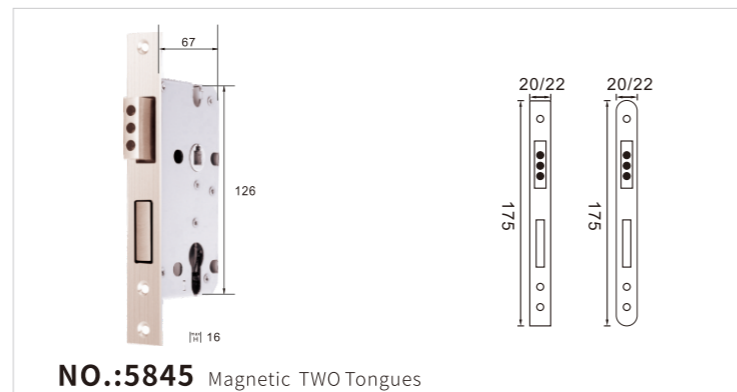

**NO.:5845**  
 BS  
 thickness of door:38-55mm

**NO.:5045** Magnetic One Tongue  
 BS

**NO.:5045** Magnetic TWO Tongues  
 BS

DOOR LOCK BODY

DOOR LOCK BODY

**NO.:7250** Anti-Insertion Silent Style

**NO.:7250**