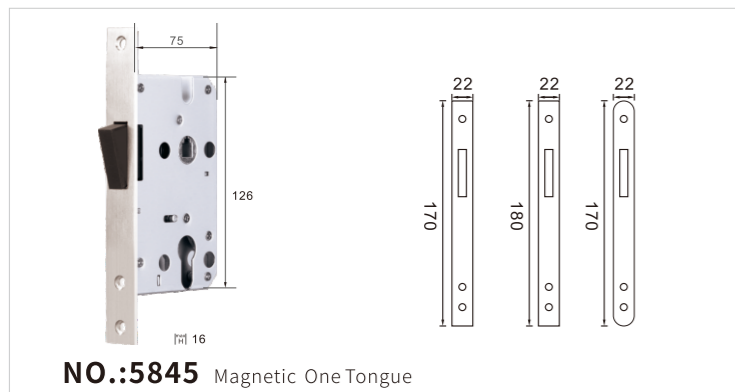

**NO.:5845**  
 BS  
 thickness of door:38-55mm

**NO.:5045** Magnetic One Tongue  
 BS

**NO.:5045** Magnetic TWO Tongues  
 BS

DOOR LOCK BODY

DOOR LOCK BODY

**NO.:7250** Anti-Insertion Silent Style

**NO.:7250**