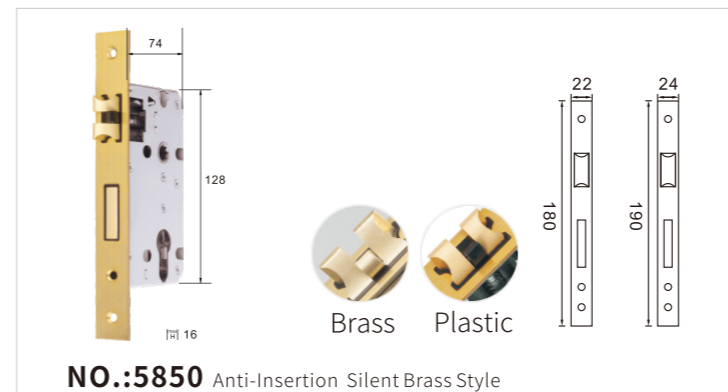

**NO.:5845**  
 BS  
 thickness of door:38-55mm

**NO.:5045** Magnetic One Tongue  
 BS

**NO.:5045** Magnetic TWO Tongues  
 BS

DOOR LOCK BODY

DOOR LOCK BODY

**NO.:7250** Anti-Insertion Silent Style

**NO.:7250**