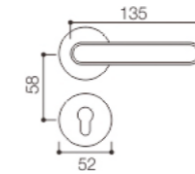

## DOOR LOCK HANDLE-(Aluminium Alloy Series)

**NO.:L52-035**  
 Material: Aluminum alloy  
 Door Thickness: 38-55mm

**NO.:L52-065**  
 Material: Aluminum alloy  
 Door Thickness: 38-55mm

**NO.:L52-005**  
 Material: Aluminum alloy  
 Door Thickness: 38-55mm

**NO.:L52-066**  
 Material: Aluminum alloy  
 Door Thickness: 38-55mm

**NO.:L52-059**  
 Material: Aluminum alloy  
 Door Thickness: 38-55mm

**NO.:L52-056**  
 Material: Aluminum alloy  
 Door Thickness: 38-55mm

**DOOR LOCK HANDLE-(Aluminium Alloy Series)**

**NO.:L52-070**

Material: Aluminum alloy

Door Thickness: 38-55mm

**NO.:L52-090**

Material: Aluminum alloy

Door Thickness: 38-55mm

**NO.:L52-060**

Material: Aluminum alloy

Door Thickness: 38-55mm

**DOOR LOCK HANDLE-(Aluminium Alloy Series)**

**NO.:L52-063**

Material: Aluminum alloy

Door Thickness: 38-55mm

**NO.:L52-087**

Material: Aluminum alloy