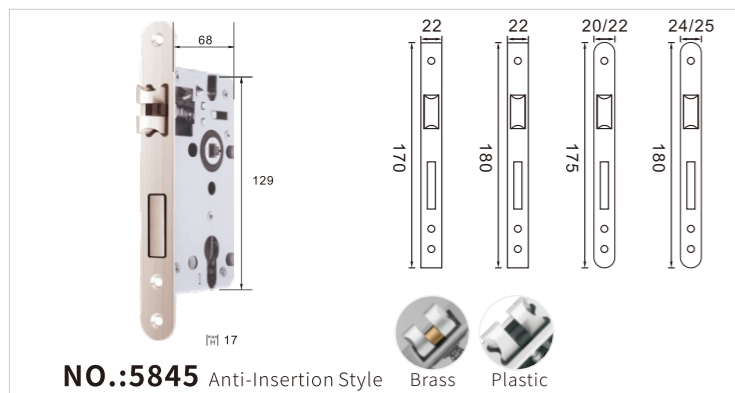

**NO.:5845**  
 BS  
 thickness of door:38-55mm

**NO.:5045** Magnetic One Tongue  
 BS

**NO.:5045** Magnetic TWO Tongues  
 BS

DOOR LOCK BODY

DOOR LOCK BODY

**NO.:7250** Anti-Insertion Silent Style

**NO.:7250**