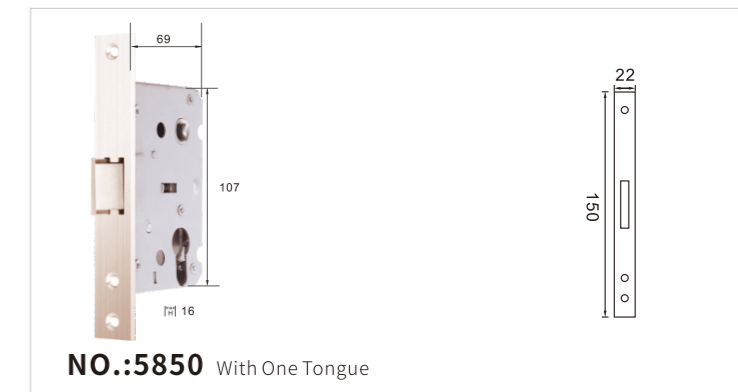

**NO.:5845**  
 BS  
 thickness of door:38-55mm

**NO.:5045** Magnetic One Tongue  
 BS

**NO.:5045** Magnetic TWO Tongues  
 BS

DOOR LOCK BODY

DOOR LOCK BODY

**NO.:7250** Anti-Insertion Silent Style

**NO.:7250**