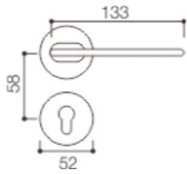

Material: Aluminum alloy

Door Thickness: 38-55mm

**DOOR LOCK HANDLE-(Aluminium Alloy Series)**

**NO.:L52-063**

Material: Aluminum alloy

Door Thickness: 38-55mm

**NO.:L52-087**

Material: Aluminum alloy

Material: Aluminum alloy

Door Thickness: 38-55mm

**NO.:L52-086**

Material: Aluminum alloy

Door Thickness: 38-55mm

**NO.:L52-071**

Material: Aluminum alloy

Door Thickness: 38-55mm

**NO.:L52-058**

Material: Aluminum alloy

Door Thickness: 38-55mm

**NO.:L52-031**

Material: Aluminum alloy

Door Thickness: 38-55mm

**NO.:L52-029**

Material: Aluminum alloy

**NO.:L52-015**

Material: Aluminum alloy

Door Thickness: 38-55mm

**NO.:L52-016**

Material: Aluminum alloy

Door Thickness: 38-55mm

**DOOR LOCK HANDLE-(Aluminium Alloy Series)**

 NBL    
  IP    
  BL  
**NO.:L62-059**  
 Material: Aluminum alloy  
 Door Thickness: 38-55mm  
 Technical drawing showing dimensions: 135mm length, 58mm height, 52mm width.