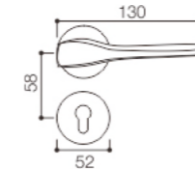

Door Thickness: 38-55mm

**NO.:L52-011**

Material: Aluminum alloy

Door Thickness: 38-55mm

**NO.:L52-033**

Material: Aluminum alloy

Door Thickness: 38-55mm

**NO.:L52-049**

Material: Aluminum alloy

Door Thickness: 38-55mm

**NO.:L52-012**

Material: Aluminum alloy

Door Thickness: 38-55mm

**NO.:L52-013**

Material: Aluminum alloy

Door Thickness: 38-55mm

**NO.:L52-015**

Material: Aluminum alloy

Door Thickness: 38-55mm

**NO.:L52-016**

Material: Aluminum alloy

Door Thickness: 38-55mm

**DOOR LOCK HANDLE-(Aluminium Alloy Series)**

 NBL    
  IP    
  BL  
**NO.:L62-059**  
 Material: Aluminum alloy  
 Door Thickness: 38-55mm  
 Technical drawing showing dimensions: 135mm length, 58mm height, 52mm width.

 CF    
  IP    
  BL  
**NO.:L62-025**  
 Material: Aluminum alloy  
 Door Thickness: 38-55mm  
 Technical drawing showing dimensions: 130mm length, 58mm height, 52mm width.

 NBL    
  IP    
  BL  
**NO.:L62-088**  
 Material: Aluminum alloy  
 Door Thickness: 38-55mm  
 Technical drawing showing dimensions: 130mm length, 58mm height, 52mm width.