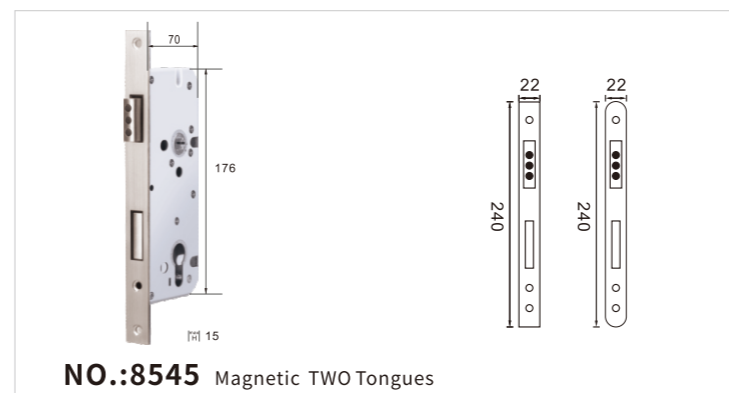

**NO.:5845**  
 BS  
 thickness of door:38-55mm

**NO.:5045** Magnetic One Tongue  
 BS

**NO.:5045** Magnetic TWO Tongues  
 BS

DOOR LOCK BODY

DOOR LOCK BODY

**NO.:7250** Anti-Insertion Silent Style

**NO.:7250**