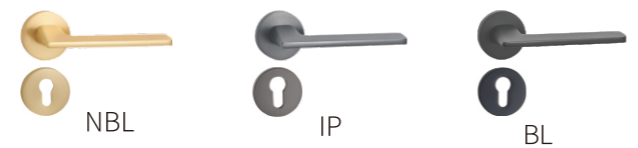

Material: Aluminum alloy

Door Thickness: 38-55mm

**NO.:L52-086**

Material: Aluminum alloy

Door Thickness: 38-55mm

**NO.:L52-071**

Material: Aluminum alloy

Door Thickness: 38-55mm

**NO.:L52-058**

Material: Aluminum alloy

Door Thickness: 38-55mm

**NO.:L52-031**

Material: Aluminum alloy

Door Thickness: 38-55mm

**NO.:L52-029**

Material: Aluminum alloy