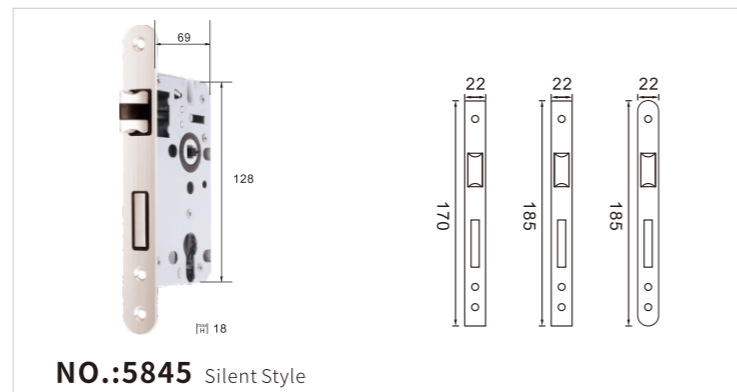

**NO.:5845**  
 BS  
 thickness of door:38-55mm

**NO.:5045** Magnetic One Tongue  
 BS

**NO.:5045** Magnetic TWO Tongues  
 BS

DOOR LOCK BODY

DOOR LOCK BODY

**NO.:7250** Anti-Insertion Silent Style

**NO.:7250**