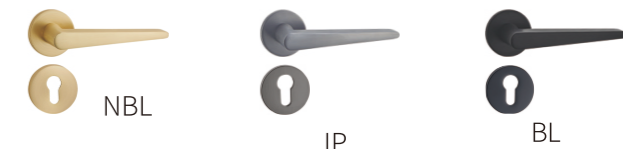

Door Thickness: 38-55mm

**NO.:L52-011**

Material: Aluminum alloy

Door Thickness: 38-55mm

**NO.:L52-033**

Material: Aluminum alloy

Door Thickness: 38-55mm

**NO.:L52-049**

**NO.:L52-015**

Material: Aluminum alloy

Door Thickness: 38-55mm

**NO.:L52-016**

Material: Aluminum alloy

Door Thickness: 38-55mm

**DOOR LOCK HANDLE-(Aluminium Alloy Series)**

 NBL    
  IP    
  BL  
**NO.:L62-059**  
 Material: Aluminum alloy  
 Door Thickness: 38-55mm  
 Technical drawing showing dimensions: 135mm length, 58mm height, 52mm width.