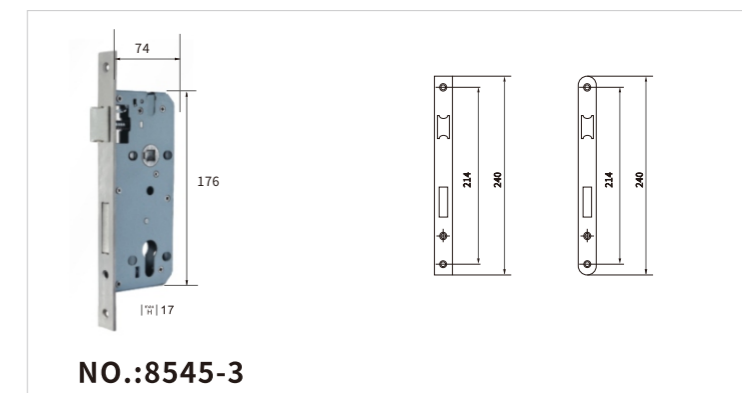

NO.:8545-1