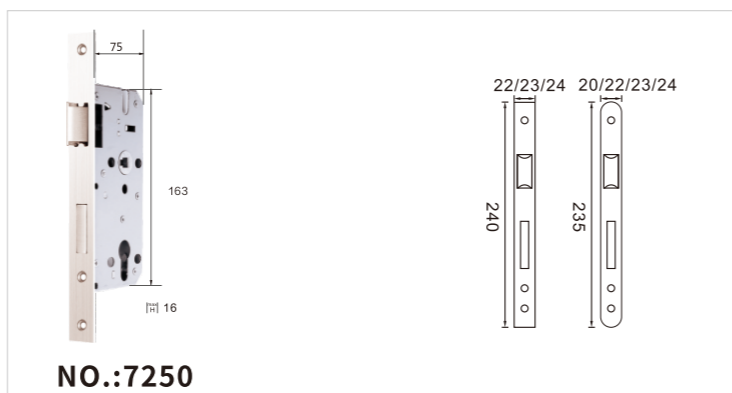

**NO.:5845**  
 BS  
 thickness of door:38-55mm

**NO.:5045** Magnetic One Tongue  
 BS

**NO.:5045** Magnetic TWO Tongues  
 BS

DOOR LOCK BODY

DOOR LOCK BODY

**NO.:7250** Anti-Insertion Silent Style

**NO.:7250**