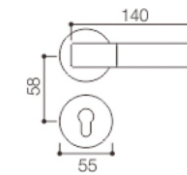

Material: Aluminum alloy

Door Thickness: 38-55mm

**DOOR LOCK HANDLE-(Aluminium Alloy Series)**

**NO.:L52-063**

Material: Aluminum alloy

Door Thickness: 38-55mm

**NO.:L52-087**

Material: Aluminum alloy

Door Thickness: 38-55mm

**NO.:L52-089**

Material: Aluminum alloy

Door Thickness: 38-55mm

**NO.:L52-017**

Material: Aluminum alloy

Door Thickness: 38-55mm

**NO.:L52-055**

Material: Aluminum alloy

Door Thickness: 38-55mm

**NO.:L52-086**

Material: Aluminum alloy

Door Thickness: 38-55mm

**NO.:L52-071**

Material: Aluminum alloy

Door Thickness: 38-55mm

**NO.:L52-015**

Material: Aluminum alloy

Door Thickness: 38-55mm

**NO.:L52-016**

Material: Aluminum alloy

Door Thickness: 38-55mm

**DOOR LOCK HANDLE-(Aluminium Alloy Series)**

 NBL    
  IP    
  BL  
**NO.:L62-059**  
 Material: Aluminum alloy  
 Door Thickness: 38-55mm  
 Technical drawing showing dimensions: 135mm length, 58mm height, 52mm width.