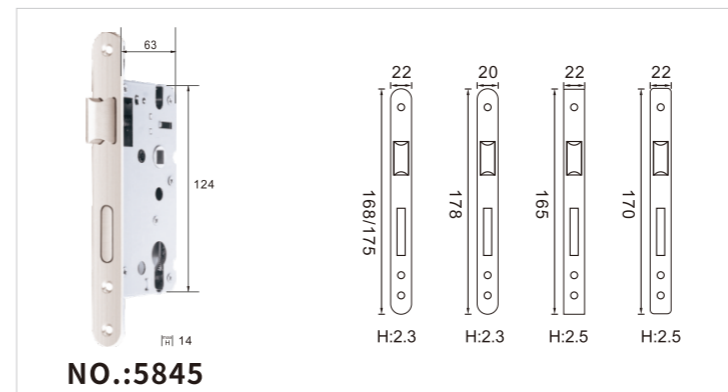

**NO.:5845**  
 BS  
 thickness of door:38-55mm

**NO.:5045** Magnetic One Tongue  
 BS

**NO.:5045** Magnetic TWO Tongues  
 BS

DOOR LOCK BODY

DOOR LOCK BODY

**NO.:7250** Anti-Insertion Silent Style

**NO.:7250**