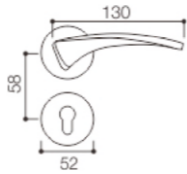

**NO.:L52-066**  
 Material: Aluminum alloy  
 Door Thickness: 38-55mm

**NO.:L52-059**  
 Material: Aluminum alloy  
 Door Thickness: 38-55mm

**NO.:L52-056**  
 Material: Aluminum alloy  
 Door Thickness: 38-55mm

**DOOR LOCK HANDLE-(Aluminium Alloy Series)**

**NO.:L52-070**

Material: Aluminum alloy

Door Thickness: 38-55mm

**NO.:L52-090**

Material: Aluminum alloy

Door Thickness: 38-55mm

**NO.:L52-060**

Material: Aluminum alloy

Door Thickness: 38-55mm

**DOOR LOCK HANDLE-(Aluminium Alloy Series)**

**NO.:L52-063**

Material: Aluminum alloy

Door Thickness: 38-55mm

**NO.:L52-087**

Material: Aluminum alloy