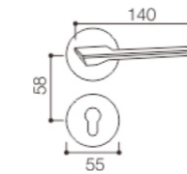

Material: Aluminum alloy

Door Thickness: 38-55mm

**NO.:L52-012**

Material: Aluminum alloy

Door Thickness: 38-55mm

**NO.:L52-013**

Material: Aluminum alloy

Door Thickness: 38-55mm

**NO.:L52-015**

Material: Aluminum alloy

Door Thickness: 38-55mm

**NO.:L52-016**

Material: Aluminum alloy

Door Thickness: 38-55mm

**DOOR LOCK HANDLE-(Aluminium Alloy Series)**

 NBL    
  IP    
  BL  
**NO.:L62-059**  
 Material: Aluminum alloy  
 Door Thickness: 38-55mm  
 Technical drawing showing dimensions: 135mm length, 58mm height, 52mm width.

 CF    
  IP    
  BL  
**NO.:L62-025**  
 Material: Aluminum alloy  
 Door Thickness: 38-55mm  
 Technical drawing showing dimensions: 130mm length, 58mm height, 52mm width.

 NBL    
  IP    
  BL  
**NO.:L62-088**  
 Material: Aluminum alloy  
 Door Thickness: 38-55mm  
 Technical drawing showing dimensions: 130mm length, 58mm height, 52mm width.

 NBL    
  IP    
  BL  
**NO.:L62-087**  
 Material: Aluminum alloy  
 Door Thickness: 38-55mm  
 Technical drawing showing dimensions: 135mm length, 58mm height, 52mm width.

 NBL    
  IP    
  BL  
**NO.:L62-089**  
 Material: Aluminum alloy  
 Door Thickness: 38-55mm  
 Technical drawing showing dimensions: 133mm length, 58mm height, 52mm width.