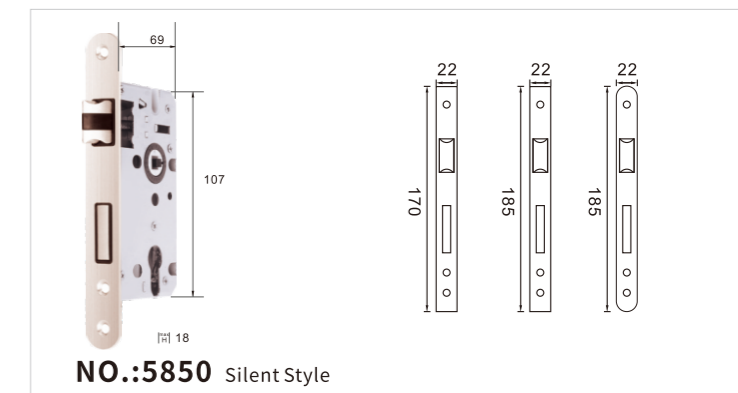

**NO.:5845**  
 BS  
 thickness of door:38-55mm

**NO.:5045** Magnetic One Tongue  
 BS

**NO.:5045** Magnetic TWO Tongues  
 BS

DOOR LOCK BODY

DOOR LOCK BODY

**NO.:7250** Anti-Insertion Silent Style

**NO.:7250**