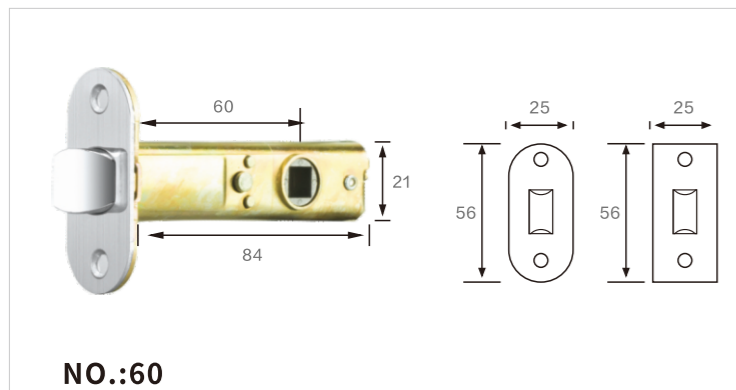

**NO.:8535** Passage Style

**NO.:8550** Magnetic Style

**NO.:8553** Magnetic Style

**NO.:60**

**NO.:60**

**NO.:5745**

Stainless Steel

# 5 / DOOR LOCK CYLINDER

**NO.:Brass/Aluminium Coat Brass Core Cylinder**  
Size: 50mm 60mm 70mm 80mm 90mm

**NO.:Brass Cylinder**  
Size: 50mm 60mm 70mm 80mm 90mm

**NO.:Zinc Coat Brass Core**  
Size: 50mm 60mm 70mm 80mm 90mm