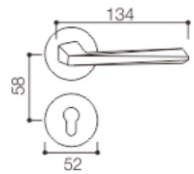

Material: Aluminum alloy

Door Thickness: 38-55mm

**DOOR LOCK HANDLE-(Aluminium Alloy Series)**

**NO.:L52-063**

Material: Aluminum alloy

Door Thickness: 38-55mm

**NO.:L52-087**

Material: Aluminum alloy

Material: Aluminum alloy

Door Thickness: 38-55mm

**NO.:L52-086**

Material: Aluminum alloy

Door Thickness: 38-55mm

**NO.:L52-071**

Material: Aluminum alloy

Door Thickness: 38-55mm

**NO.:L52-058**

Material: Aluminum alloy

Door Thickness: 38-55mm

**NO.:L52-031**

Material: Aluminum alloy

Door Thickness: 38-55mm

**NO.:L52-029**

Material: Aluminum alloy

**NO.:L52-015**

Material: Aluminum alloy

Door Thickness: 38-55mm

**NO.:L52-016**

Material: Aluminum alloy

Door Thickness: 38-55mm

**DOOR LOCK HANDLE-(Aluminium Alloy Series)**

 NBL    
  IP    
  BL  
**NO.:L62-059**  
 Material: Aluminum alloy  
 Door Thickness: 38-55mm  
 Technical drawing showing dimensions: 135mm length, 58mm height, 52mm width.