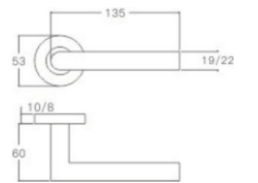

NO.:F703-912

Material: Stainless steel

Door Thickness: 35-55mm