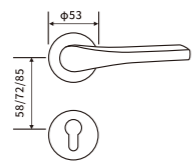

**stainless
steel**

Door Lock Handles

DOOR LOCK HANDLE-(Stainless Steel Series)

NO.:F703-911

Material: Stainless steel

Door Thickness: 35-55mm

DOOR LOCK HANDLE-(Stainless Steel Series)

NO.:F701-02

Material: Stainless steel

Door Thickness: 35-55mm

NO.:F703-907

Material: Stainless steel

Door Thickness: 35-55mm

NO.:F703-902

Material: Stainless steel

Door Thickness: 35-55mm