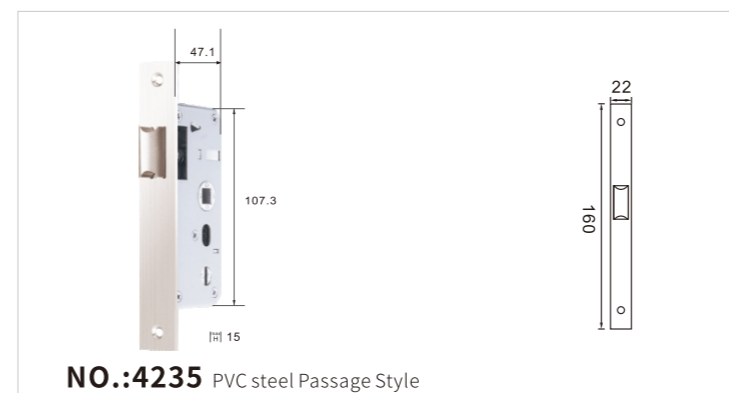

NO.:4235 PVC steel Passage Style