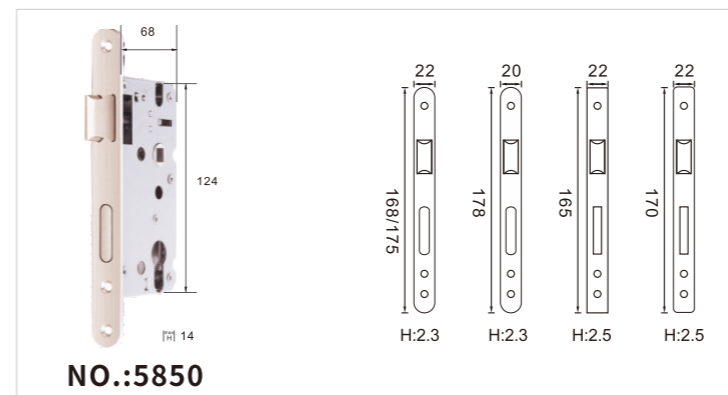

NO.:5050 Anti-Insertion Style

NO.:5845 Magnetic TWO Tongues

NO.:5850 Anti-Insertion Silent Brass Style

NO.:5850 With One Tongue

NO.:5845 Anti-Insertion Style Brass Plastic

NO.:5845 Europe Style

NO.:5850

NO.:6850 Europe Silent Style