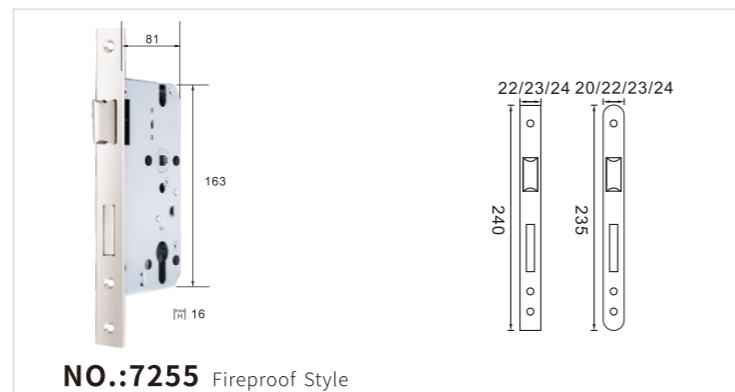

NO.:7255 Fireproof Style