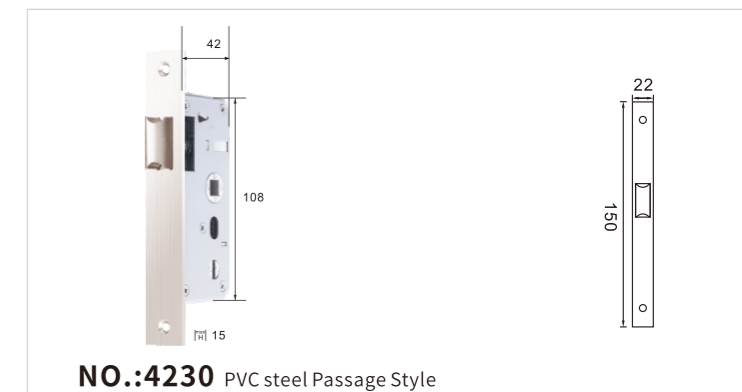

NO.:4230 PVC steel Passage Style