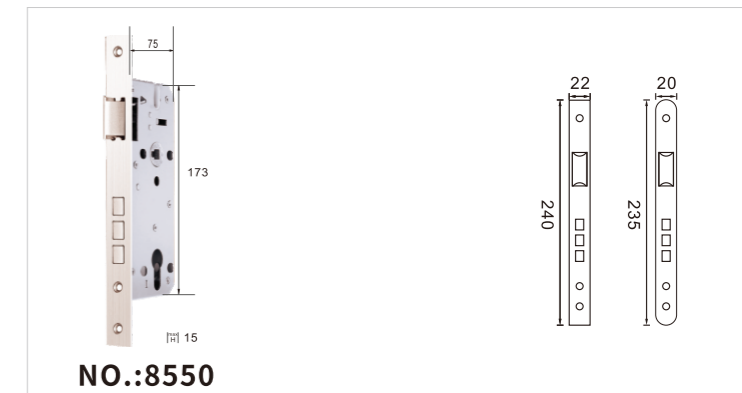

NO.:8545-3

NO.:8550