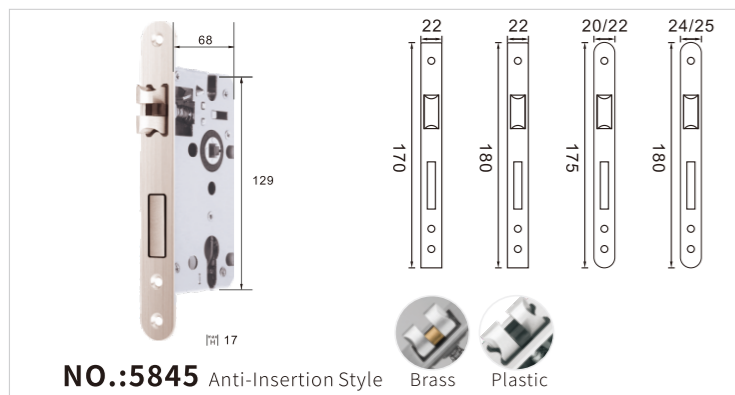

NO.:5045 Anti-Insertion Style

NO.:5045 Europe Style

NO.:5845

NO.:5845 With Bearing without ball with one ball with two balls

NO.:5045 Silent Style

NO.:5045

NO.:5850 Magnetic TWO Tongues

NO.:5850 Silent Style

NO.:5050 Anti-Insertion Style

NO.:5845 Magnetic TWO Tongues

NO.:5850 Anti-Insertion Silent Brass Style

NO.:5850 With One Tongue

NO.:5845 Anti-Insertion Style Brass Plastic

NO.:5845 Europe Style

NO.:5850

NO.:6850 Europe Silent Style