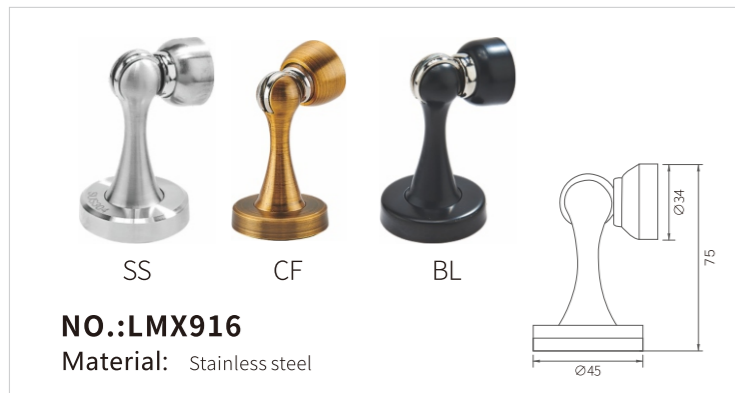

Technical drawing showing dimensions: 120, 76, 30, 76, 3, 7.5, 101, 6.5, 14.

NO.:LHX950
Material: zinc alloy
Color: BL/SS
Max.:20kg

Technical drawing showing dimensions: 137, 155, 10, 11.7, 21.

NO.:LHX951
Material: zinc alloy
Color: BL/SS/LG
Max.:40kg

Technical drawing showing dimensions: 138, 160, 10, 17.5, 28.

NO.:LHX952-G
Material: zinc alloy
Color: LG/BL/ IV/CG
Max.:30kg

Technical drawing showing dimensions: 12.32, 81.2, 21.2, 30, 30, 113.

CP IP MBL

No.:952-L 3D Adjustable Concealed Door Hinges
Material: zinc alloy
Max.:30kg

PVD AB CF

No.:952-L 3D Adjustable Concealed Door Hinges
Material: zinc alloy
Max.:30kg

DOOR HARDWARE ACCESSORIES

DOOR HARDWARE ACCESSORIES