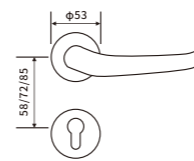

NO.:F703-921/F703-915/F703-905

Material: Stainless steel

Door Thickness: 35-55mm