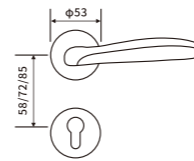

**stainless
steel**

Door Lock Handles

DOOR LOCK HANDLE-(Stainless Steel Series)

NO.:F703-911

Material: Stainless steel

Door Thickness: 35-55mm

DOOR LOCK HANDLE-(Stainless Steel Series)

NO.:F701-02

Material: Stainless steel

Door Thickness: 35-55mm

NO.:F703-907

Material: Stainless steel

Door Thickness: 35-55mm

NO.:F703-902

Material: Stainless steel

Door Thickness: 35-55mm