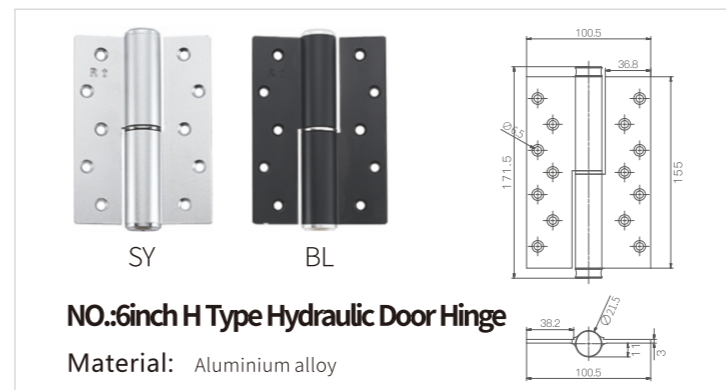

NO.:60

NO.:5745

Stainless Steel

NO.:Brass/Aluminium Coat Brass Core Cylinder
Size: 50mm 60mm 70mm 80mm 90mm

5 / DOOR LOCK CYLINDER

NO.:Brass Cylinder
Size: 50mm 60mm 70mm 80mm 90mm

NO.:Zinc Coat Brass Core
Size: 50mm 60mm 70mm 80mm 90mm

NO.:Aluminium Coat Brass Core
Size: 50mm 60mm 70mm 80mm 90mm

NO.:6inch H Type Hydraulic Door Hinge
Material: Aluminium alloy

NO.:5inch E Type Hydraulic Door Hinge
Material: Aluminium alloy

NO.:3D Adjustable Door Hinge(Left or Right)
Material: zinc alloy