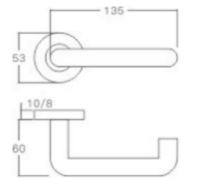

**stainless
steel**

Door Lock Handles

DOOR LOCK HANDLE-(Stainless Steel Series)

NO.:F703-911

Material: Stainless steel

Door Thickness: 35-55mm

DOOR LOCK HANDLE-(Stainless Steel Series)

NO.:F701-02

Material: Stainless steel

Door Thickness: 35-55mm

NO.:F703-907

Material: Stainless steel

Door Thickness: 35-55mm

NO.:F703-902

Material: Stainless steel

Door Thickness: 35-55mm