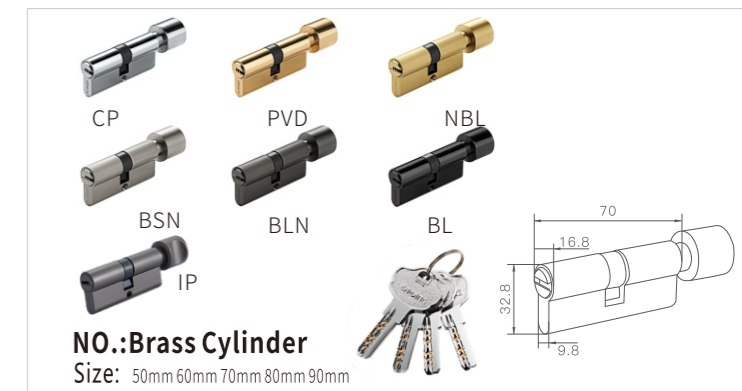

NO.:60

NO.:5745

Stainless Steel

NO.:Brass/Aluminium Coat Brass Core Cylinder
Size: 50mm 60mm 70mm 80mm 90mm

5 / DOOR LOCK CYLINDER

NO.:Brass Cylinder
Size: 50mm 60mm 70mm 80mm 90mm

NO.:Zinc Coat Brass Core
Size: 50mm 60mm 70mm 80mm 90mm

NO.:Aluminium Coat Brass Core
Size: 50mm 60mm 70mm 80mm 90mm

NO.:6inch H Type Hydraulic Door Hinge
Material: Aluminium alloy

NO.:5inch E Type Hydraulic Door Hinge
Material: Aluminium alloy

NO.:3D Adjustable Door Hinge(Left or Right)
Material: zinc alloy