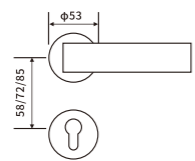

Material: Stainless steel

Door Thickness: 35-55mm

NO.:F703-915

Material: Stainless steel

Door Thickness: 35-55mm

NO.:F703-906

Material: Stainless steel

Door Thickness: 35-55mm