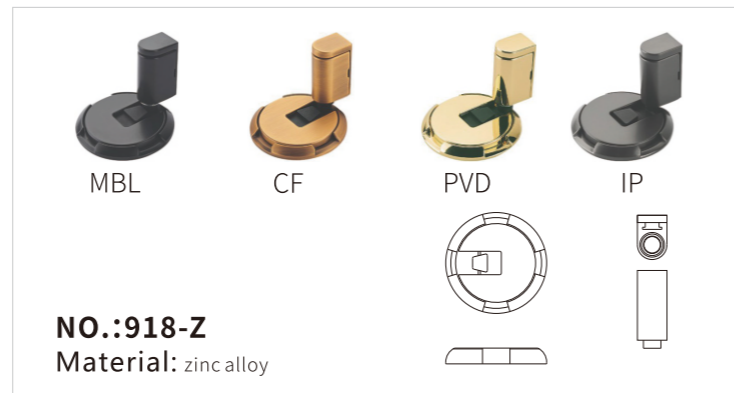

Technical drawing showing dimensions: 138, 160, 10, 17.5, 28.

NO.:LHX952-G
Material: zinc alloy
Color: LG/BL/ IV/CG
Max.:30kg

Technical drawing showing dimensions: 12.32, 81.2, 21.2, 30, 30, 113.

CP IP MBL

No.:952-L 3D Adjustable Concealed Door Hinges
Material: zinc alloy
Max.:30kg

PVD AB CF

No.:952-L 3D Adjustable Concealed Door Hinges
Material: zinc alloy
Max.:30kg

DOOR HARDWARE ACCESSORIES

DOOR HARDWARE ACCESSORIES