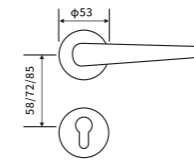

NO.:F701-03

Material: Stainless steel

Door Thickness: 35-55mm