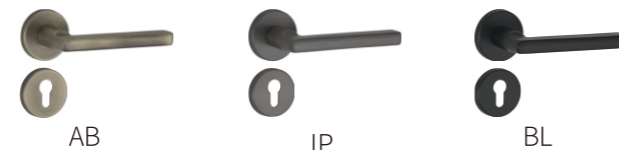

NO.:F703-903

Material: Stainless steel

Door Thickness: 35-55mm

NO.:F701-05

Material: Stainless steel

Door Thickness: 35-55mm

NO.:F701-06

Material: Stainless steel

Door Thickness: 35-55mm