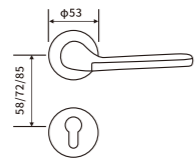

**stainless
steel**

Door Lock Handles

DOOR LOCK HANDLE-(Stainless Steel Series)

NO.:F703-911

Material: Stainless steel

Door Thickness: 35-55mm

DOOR LOCK HANDLE-(Stainless Steel Series)

NO.:F701-02