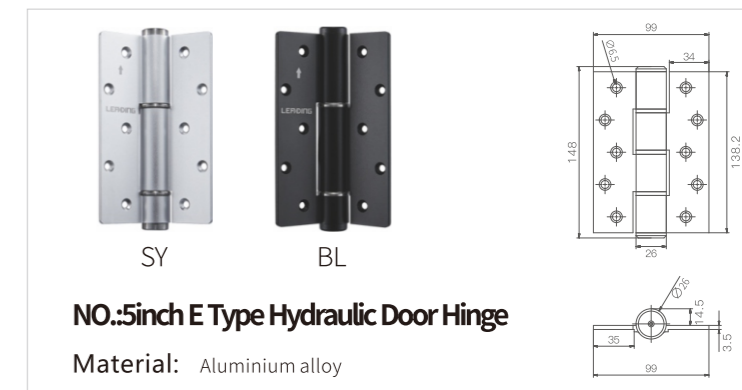

NO.:60

NO.:5745

Stainless Steel

NO.:Brass/Aluminium Coat Brass Core Cylinder
Size: 50mm 60mm 70mm 80mm 90mm

5 / DOOR LOCK CYLINDER

NO.:Brass Cylinder
Size: 50mm 60mm 70mm 80mm 90mm

NO.:Zinc Coat Brass Core
Size: 50mm 60mm 70mm 80mm 90mm

NO.:Aluminium Coat Brass Core
Size: 50mm 60mm 70mm 80mm 90mm

NO.:6inch H Type Hydraulic Door Hinge
Material: Aluminium alloy

NO.:5inch E Type Hydraulic Door Hinge
Material: Aluminium alloy

NO.:3D Adjustable Door Hinge(Left or Right)
Material: zinc alloy