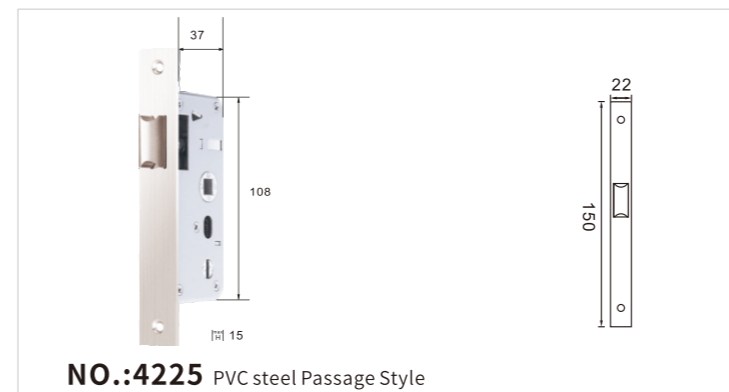

NO.:4225 PVC steel Passage Style