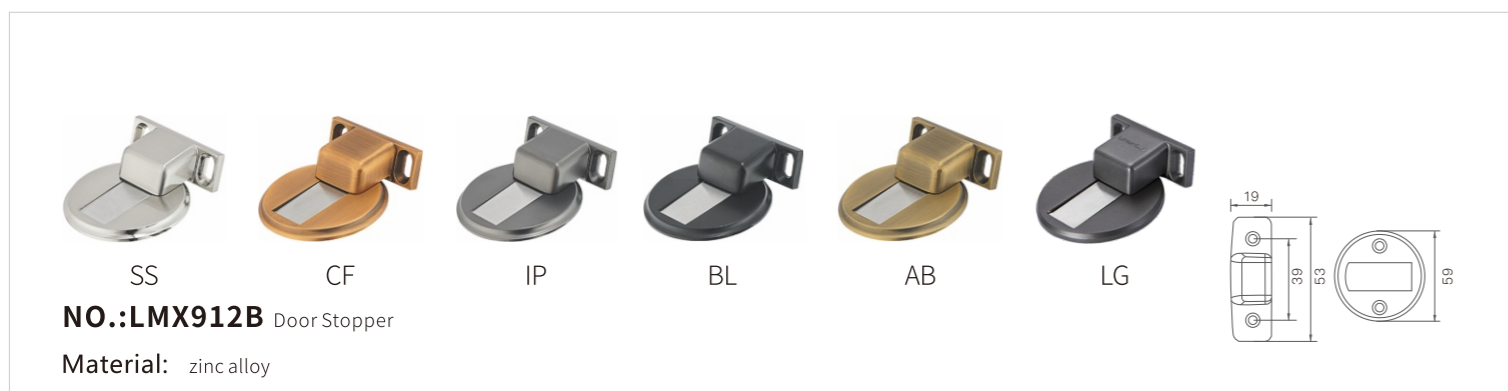

DOOR HARDWARE ACCESSORIES