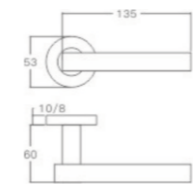

NO.:F701-06

Material: Stainless steel

Door Thickness: 35-55mm