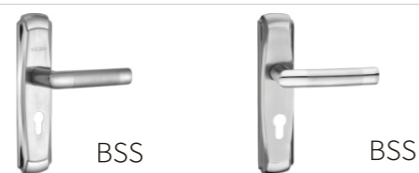

NO.: 816-91/816-81

Material: Stainless steel

Panel : 200 mm long , 1.0mm thick