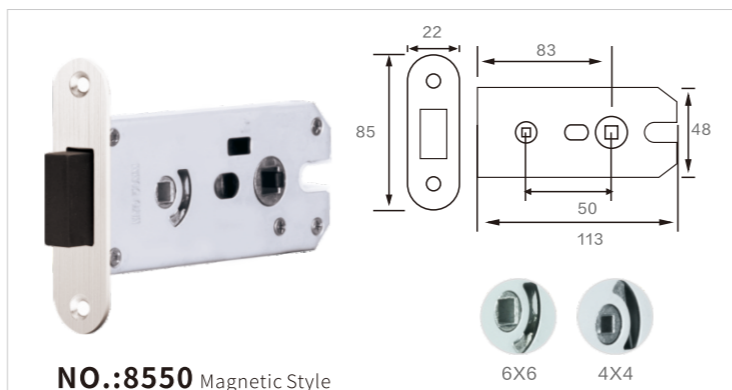

NO.:8530 Passage Style

NO.:8550 Magnetic Style