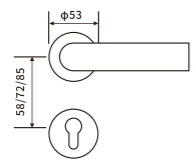

NO.:F703-918

Material: Stainless steel

Door Thickness: 35-55mm