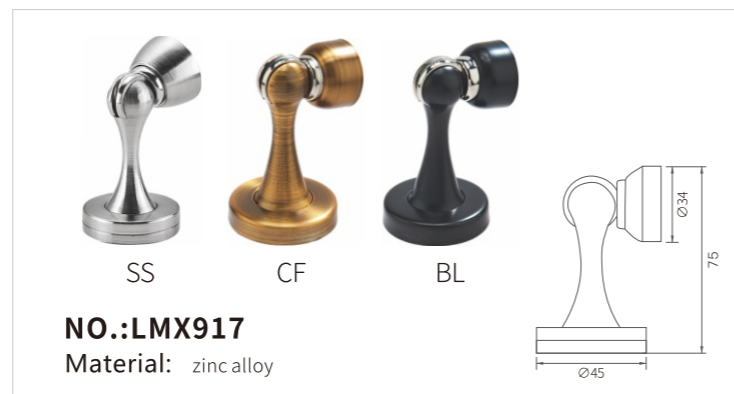

Gold SY BL AB

NO.:Concealed Door Hinge
Material: aluminium

NBL BCF IP BL

NO.:5inch Door Hinge
Material: brass

Technical drawing showing dimensions: 145, 76, 30, 76, 3, 7.5, 127, 6.5, 14.

NBL BCF IP BL

NO.:4inch Door Hinge
Material: brass

Technical drawing showing dimensions: 120, 76, 30, 76, 3, 7.5, 101, 6.5, 14.

NO.:LHX950
Material: zinc alloy
Color: BL/SS
Max.:20kg

Technical drawing showing dimensions: 137, 155, 10, 11.7, 21.

NO.:LHX951
Material: zinc alloy
Color: BL/SS/LG
Max.:40kg

Technical drawing showing dimensions: 138, 160, 10, 17.5, 28.

NO.:LHX952-G
Material: zinc alloy
Color: LG/BL/ IV/CG
Max.:30kg

Technical drawing showing dimensions: 12.32, 81.2, 21.2, 30, 30, 113.

CP IP MBL

No.:952-L 3D Adjustable Concealed Door Hinges
Material: zinc alloy
Max.:30kg

PVD AB CF

No.:952-L 3D Adjustable Concealed Door Hinges
Material: zinc alloy
Max.:30kg

DOOR HARDWARE ACCESSORIES

DOOR HARDWARE ACCESSORIES