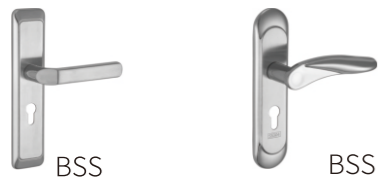

Material: Stainless steel

Door Thickness: 35-55mm

DOOR LOCK HANDLE-(Stainless Steel Series)

NO.: 906-06/ 906-15

Material: Stainless steel

Panel :230mm long

NO.: 909-03/ 906-55

Material: Stainless steel

Panel : 230mm long

NO.: 816-03/816-18/816-930

Material: Stainless steel

Panel : 200 mm long

NO.: 802-03/802-91

Material: Stainless steel

Panel : 200 mm long

NO.: 916-06/ 901-52