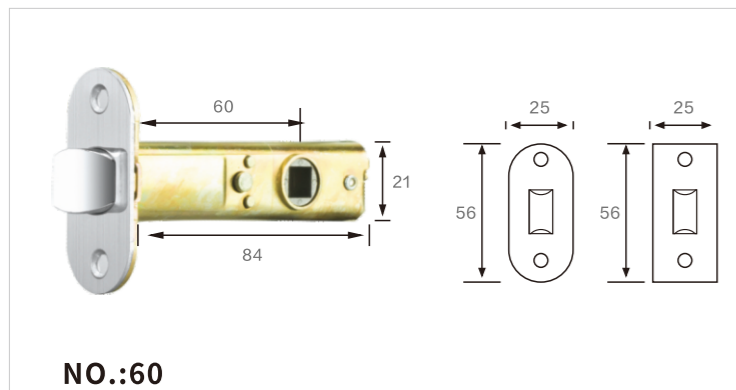

NO.:7030 PVC steel Passage Style

NO.:7035 PVC steel Passage Style

NO.:8520 Passage Style

NO.:8530 Passage Style

NO.:8535 Passage Style

NO.:8550 Magnetic Style

NO.:8553 Magnetic Style

NO.:60

NO.:60

NO.:5745

Stainless Steel

NO.:Brass/Aluminium Coat Brass Core Cylinder
Size: 50mm 60mm 70mm 80mm 90mm

5 / DOOR LOCK CYLINDER

NO.:Brass Cylinder
Size: 50mm 60mm 70mm 80mm 90mm

NO.:Zinc Coat Brass Core
Size: 50mm 60mm 70mm 80mm 90mm

NO.:Aluminium Coat Brass Core
Size: 50mm 60mm 70mm 80mm 90mm

NO.:6inch H Type Hydraulic Door Hinge
Material: Aluminium alloy

NO.:5inch E Type Hydraulic Door Hinge
Material: Aluminium alloy

NO.:3D Adjustable Door Hinge(Left or Right)
Material: zinc alloy