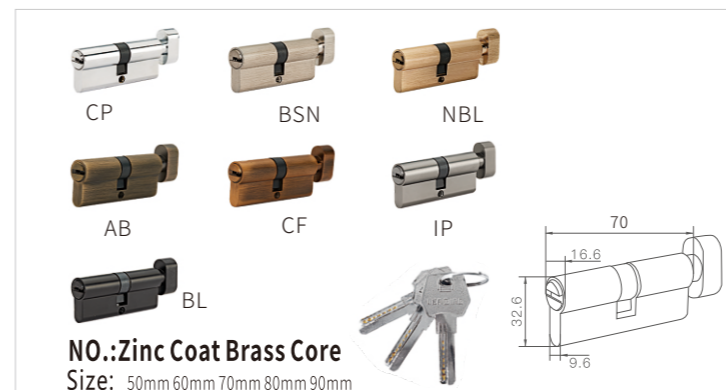

NO.:60

NO.:5745

Stainless Steel

NO.:Brass/Aluminium Coat Brass Core Cylinder
Size: 50mm 60mm 70mm 80mm 90mm

5 / DOOR LOCK CYLINDER

NO.:Brass Cylinder
Size: 50mm 60mm 70mm 80mm 90mm

NO.:Zinc Coat Brass Core
Size: 50mm 60mm 70mm 80mm 90mm

NO.:Aluminium Coat Brass Core
Size: 50mm 60mm 70mm 80mm 90mm

NO.:6inch H Type Hydraulic Door Hinge
Material: Aluminium alloy

NO.:5inch E Type Hydraulic Door Hinge
Material: Aluminium alloy

NO.:3D Adjustable Door Hinge(Left or Right)
Material: zinc alloy