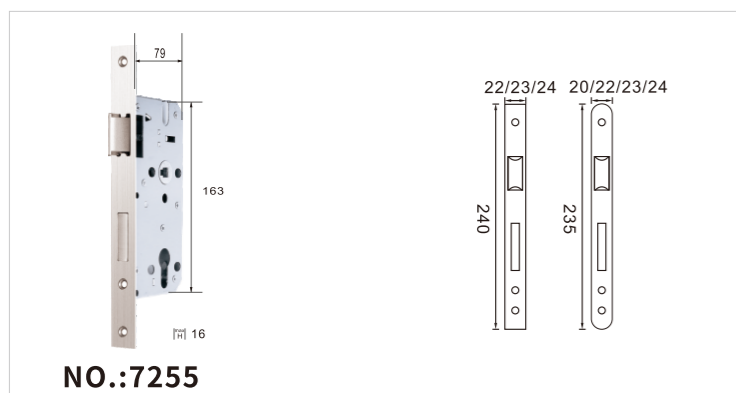

NO.:7030 PVC steel Passage Style

NO.:7255