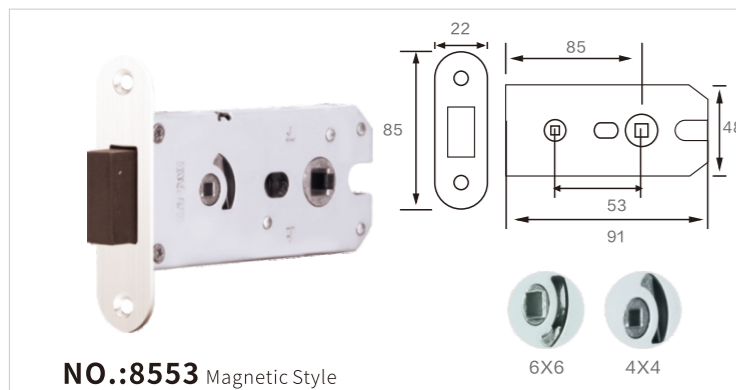

NO.:7030 PVC steel Passage Style

NO.:7035 PVC steel Passage Style

NO.:8520 Passage Style

NO.:8530 Passage Style

NO.:8535 Passage Style

NO.:8550 Magnetic Style

NO.:8553 Magnetic Style

NO.:60

NO.:60

NO.:5745

Stainless Steel

NO.:Brass/Aluminium Coat Brass Core Cylinder
Size: 50mm 60mm 70mm 80mm 90mm

5 / DOOR LOCK CYLINDER

NO.:Brass Cylinder
Size: 50mm 60mm 70mm 80mm 90mm

NO.:Zinc Coat Brass Core
Size: 50mm 60mm 70mm 80mm 90mm

NO.:Aluminium Coat Brass Core
Size: 50mm 60mm 70mm 80mm 90mm

NO.:6inch H Type Hydraulic Door Hinge
Material: Aluminium alloy

NO.:5inch E Type Hydraulic Door Hinge
Material: Aluminium alloy

NO.:3D Adjustable Door Hinge(Left or Right)
Material: zinc alloy