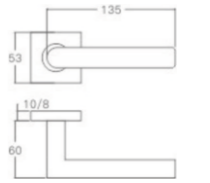

Material: Stainless steel

Door Thickness: 35-55mm

DOOR LOCK HANDLE-(Stainless Steel Series)

NO.: 906-06/ 906-15

Material: Stainless steel

Panel :230mm long

NO.: 909-03/ 906-55

Material: Stainless steel

Panel : 230mm long

NO.: 816-03/816-18/816-930

Material: Stainless steel

Panel : 200 mm long

NO.: 802-03/802-91

Material: Stainless steel

Panel : 200 mm long

NO.: 916-06/ 901-52

Material: Stainless steel

Panel : 230mm long

NO.:918-30

Material: Stainless steel

Panel : 230mm long

NO.: 818-18/818-15

Material: Stainless steel

Panel : 200 mm long