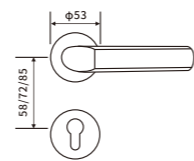

Material: Stainless steel

Door Thickness: 35-55mm

NO.:F703-915

Material: Stainless steel

Door Thickness: 35-55mm

NO.:F703-906

Material: Stainless steel

Door Thickness: 35-55mm