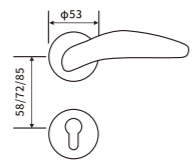

NO.:F703-903

Material: Stainless steel

Door Thickness: 35-55mm