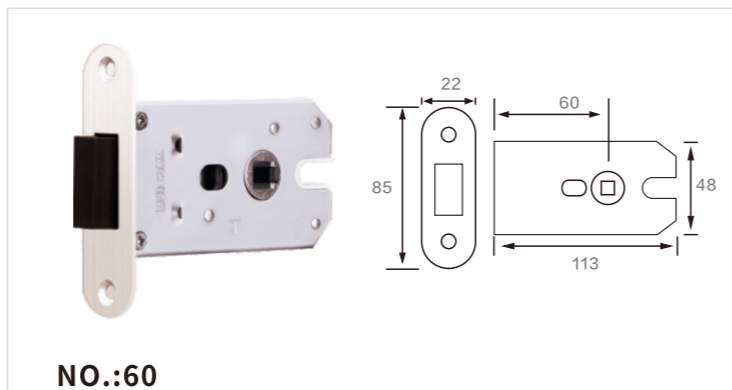

Stainless Steel

5 / DOOR LOCK CYLINDER