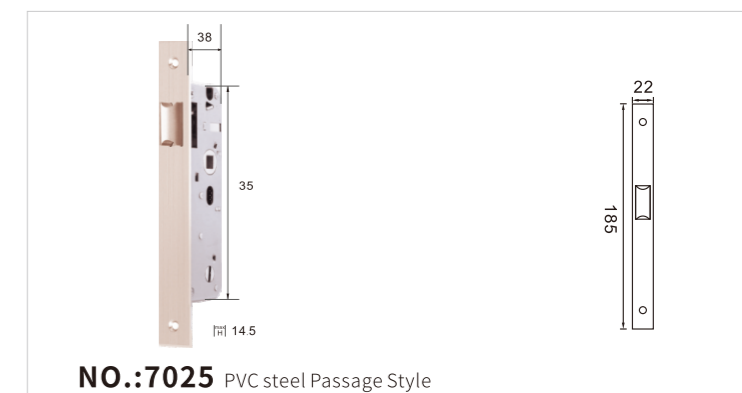

NO.:7025 PVC steel Passage Style